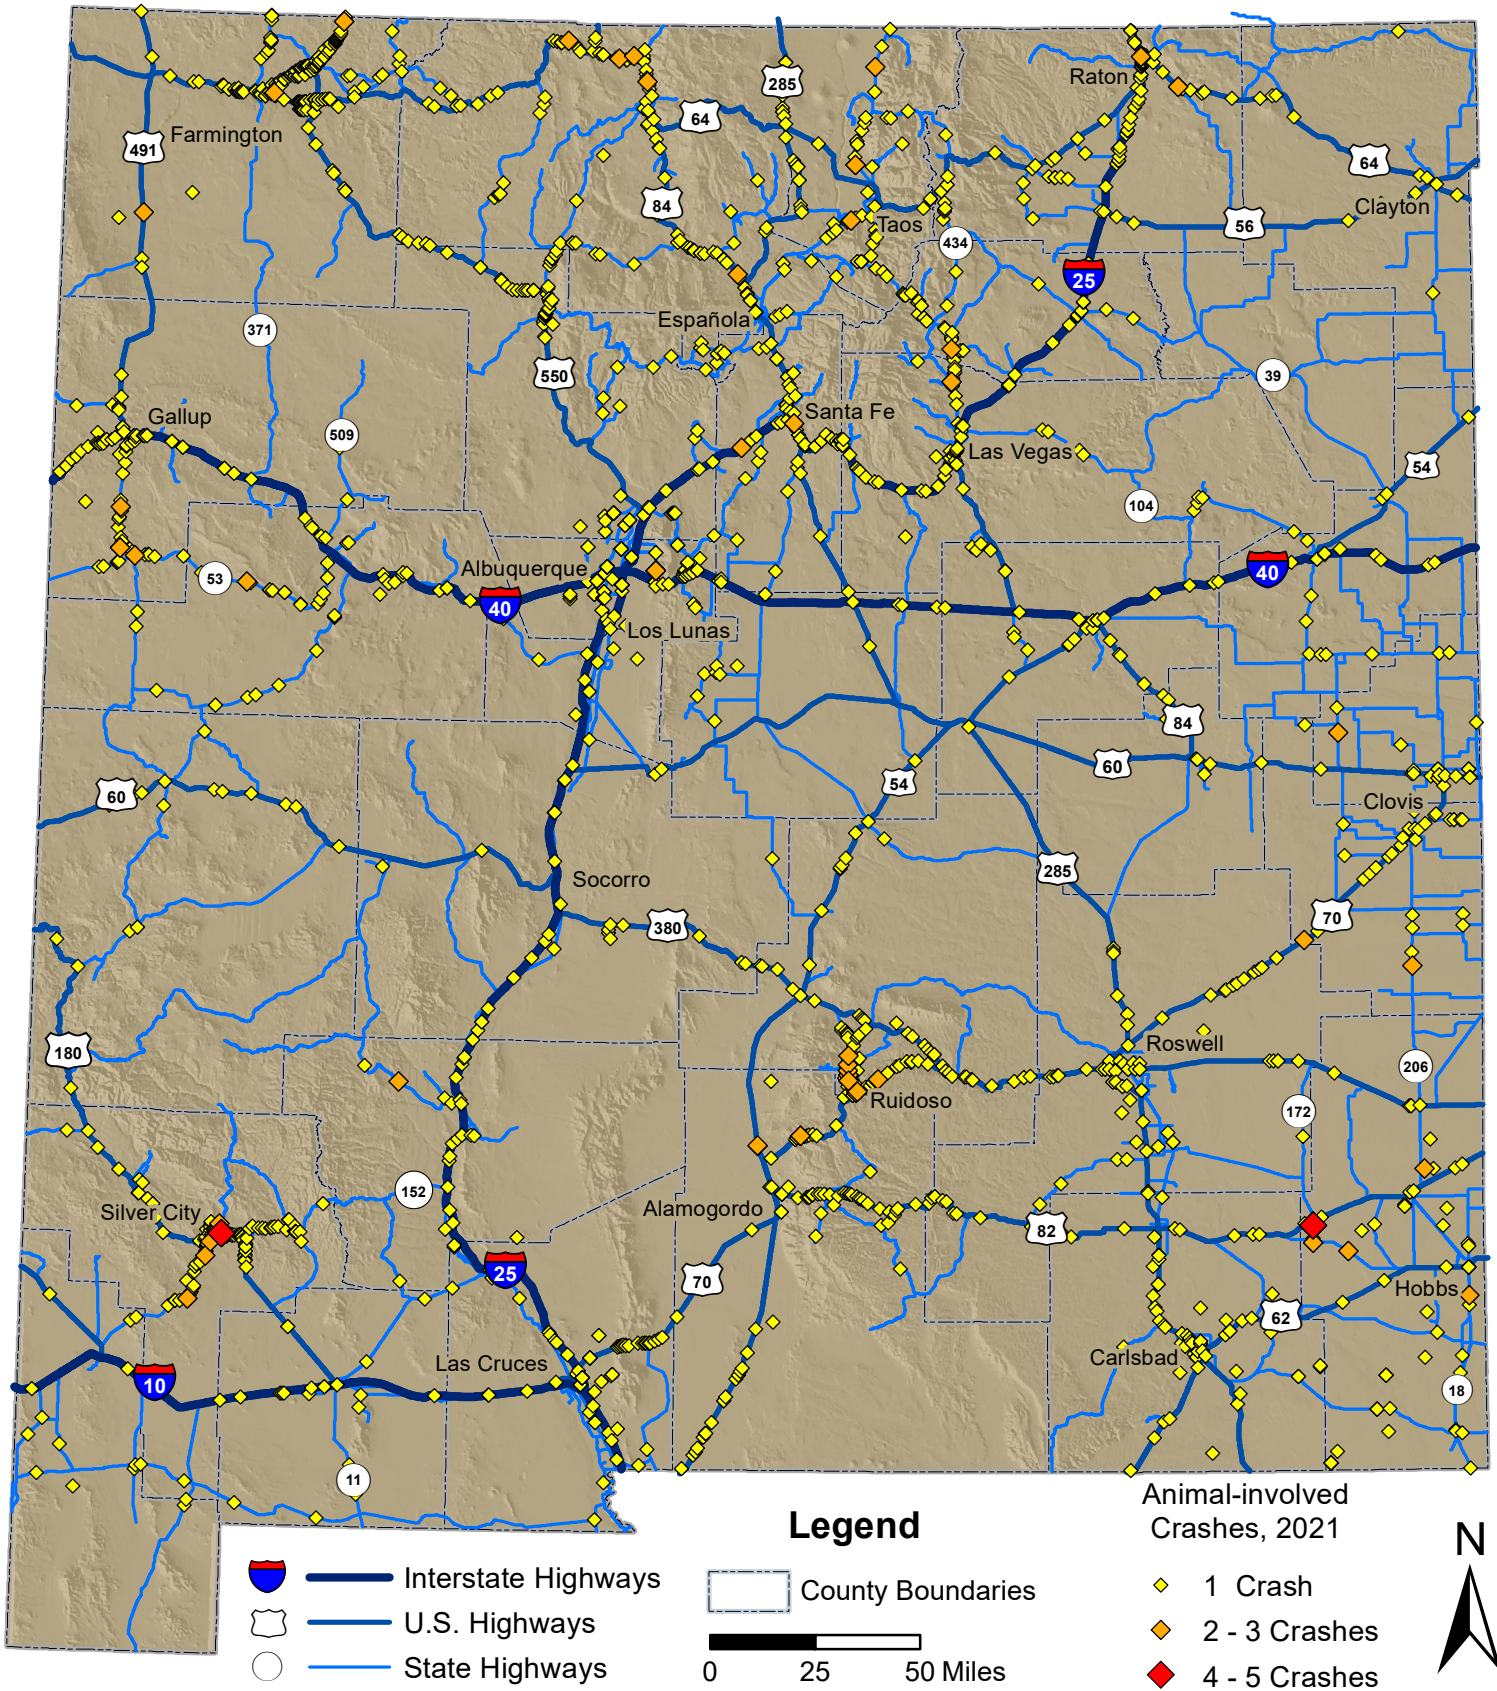

Animal-involved Crashes in New Mexico, 2021

Prepared for the New Mexico Department of Transportation,
 Traffic Safety Division, Traffic Records Bureau. Under Contract CO6380 by the
 University of New Mexico, Geospatial and Population Studies, Traffic Research Unit (TRU)
tru.unm.edu December 2022 tru@unm.edu