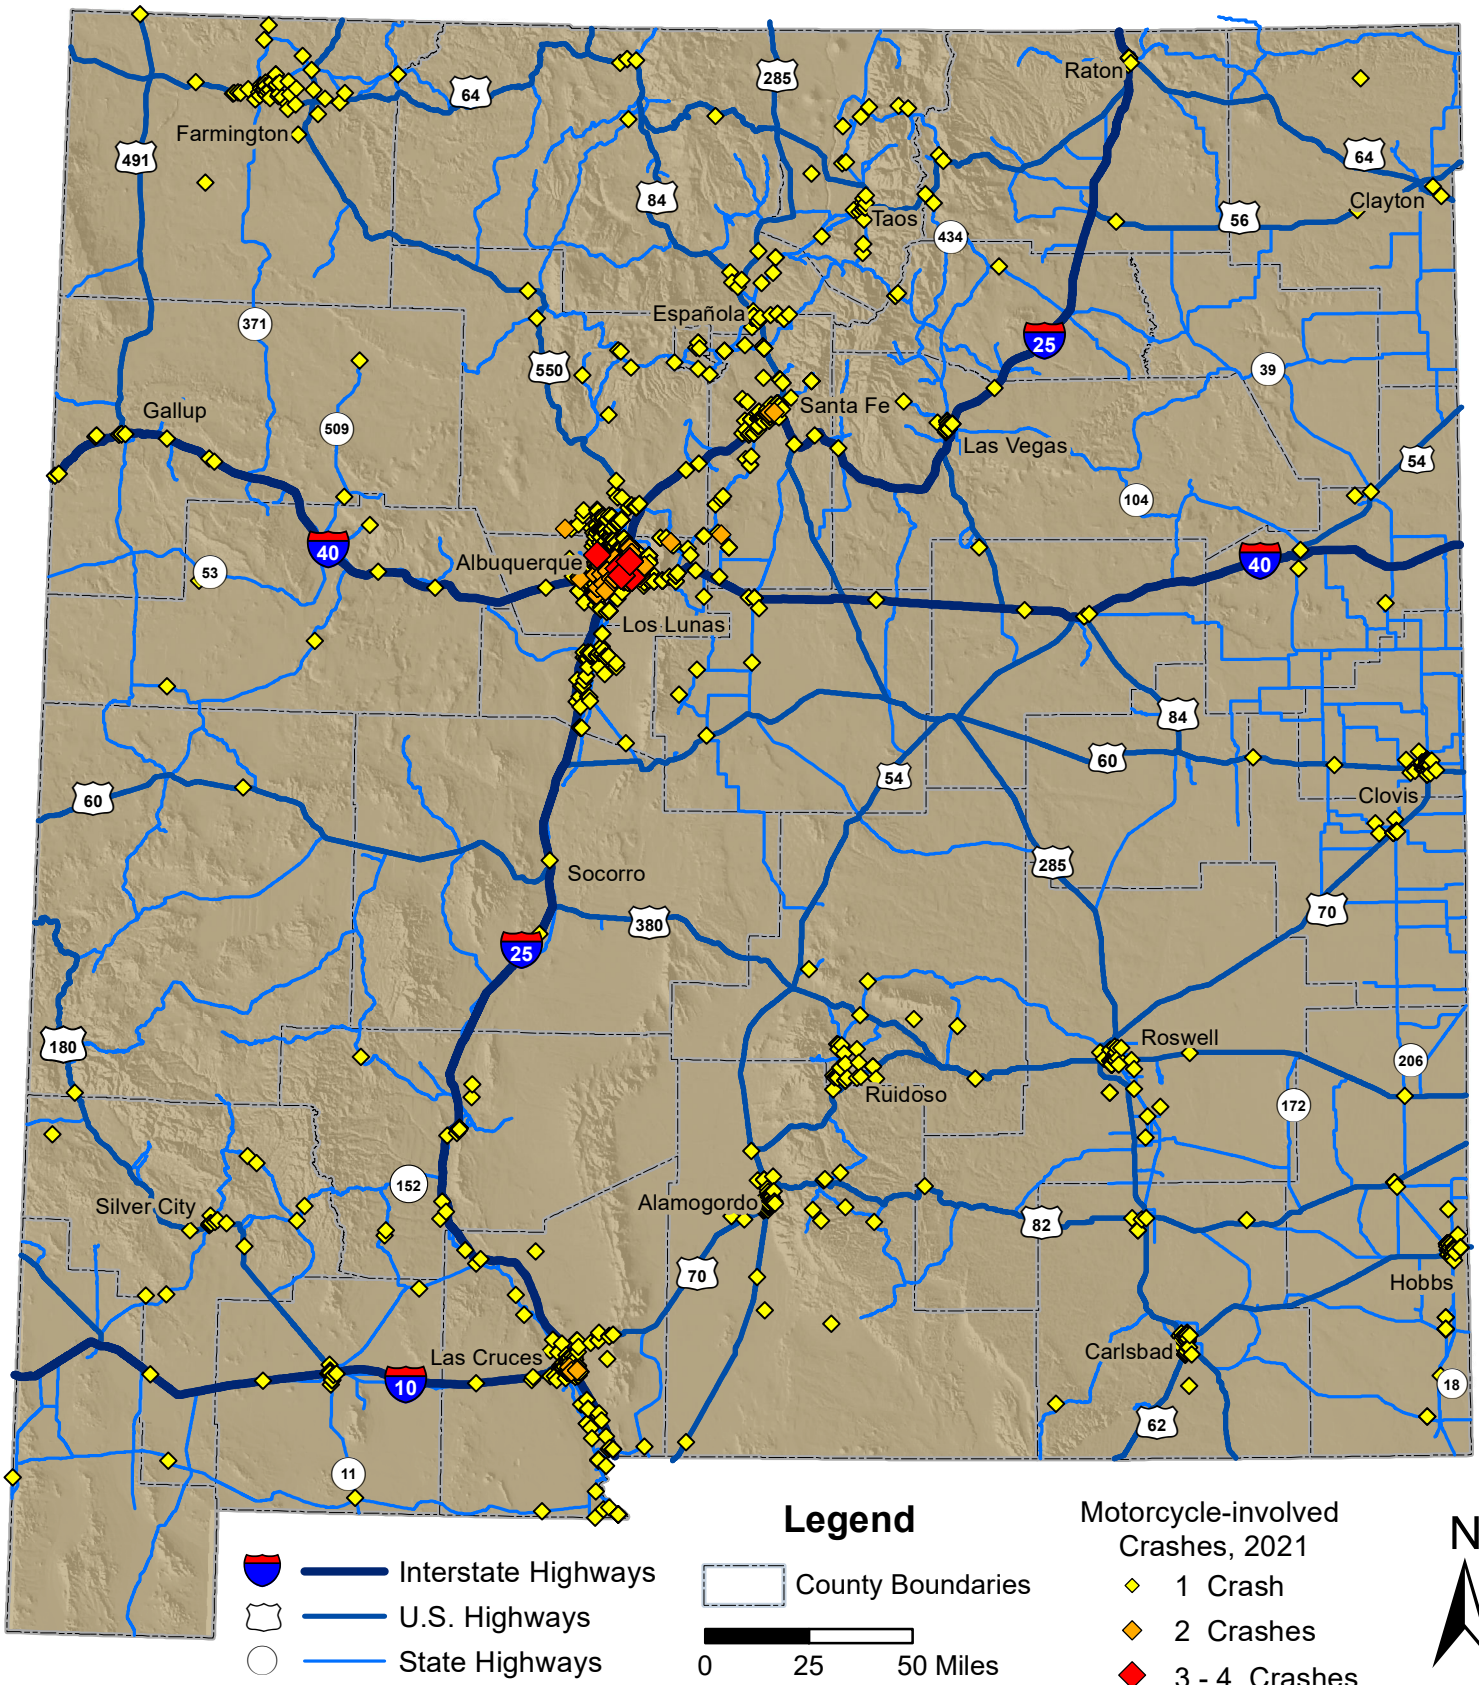

Motorcycle-involved Crashes in New Mexico, 2021

Prepared for the New Mexico Department of Transportation,
 Traffic Safety Division, Traffic Records Bureau. Under Contract CO6380 by the
 University of New Mexico, Geospatial and Population Studies, Traffic Research Unit (TRU)
tru.unm.edu December 2022 tru@unm.edu