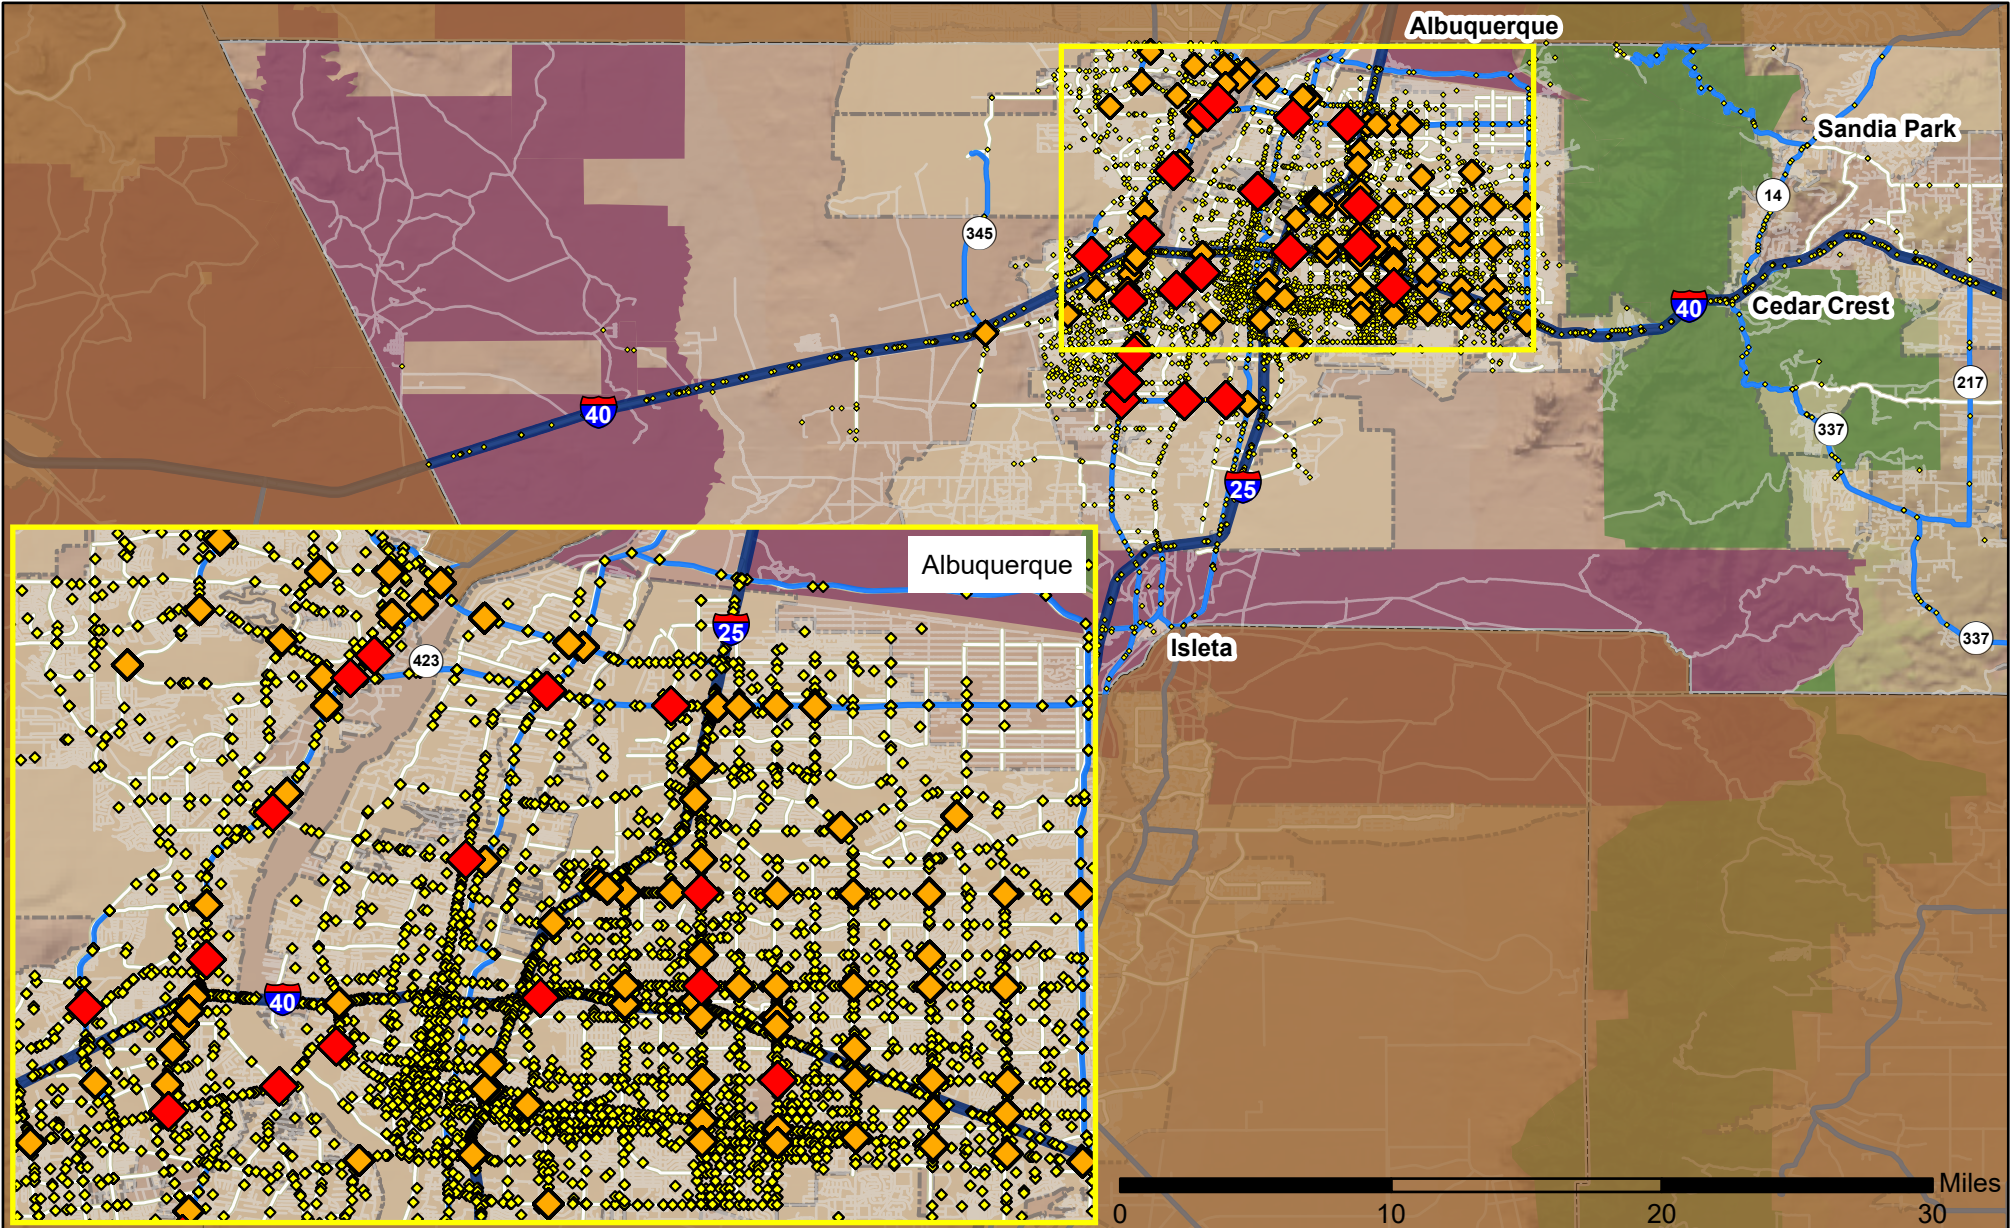

Crashes in Bernalillo County, New Mexico, 2022

Map created by the Traffic Research Unit, Geospatial & Population Studies at UNM

Legend

Data Source: NMDOT Crash File 2022
 gps.unm.edu CO#6380 ContactGPS@unm.edu

- Forest & Wildlife Areas
- Reservations & Pueblos
- County Boundaries
- City Boundaries

- Interstate Highways
- U.S. Highways
- State Highways
- Streets & Roadways

Crashes 2022

- 1 - 25 Crashes
- 26 - 50 Crashes
- 51 - 96 Crashes