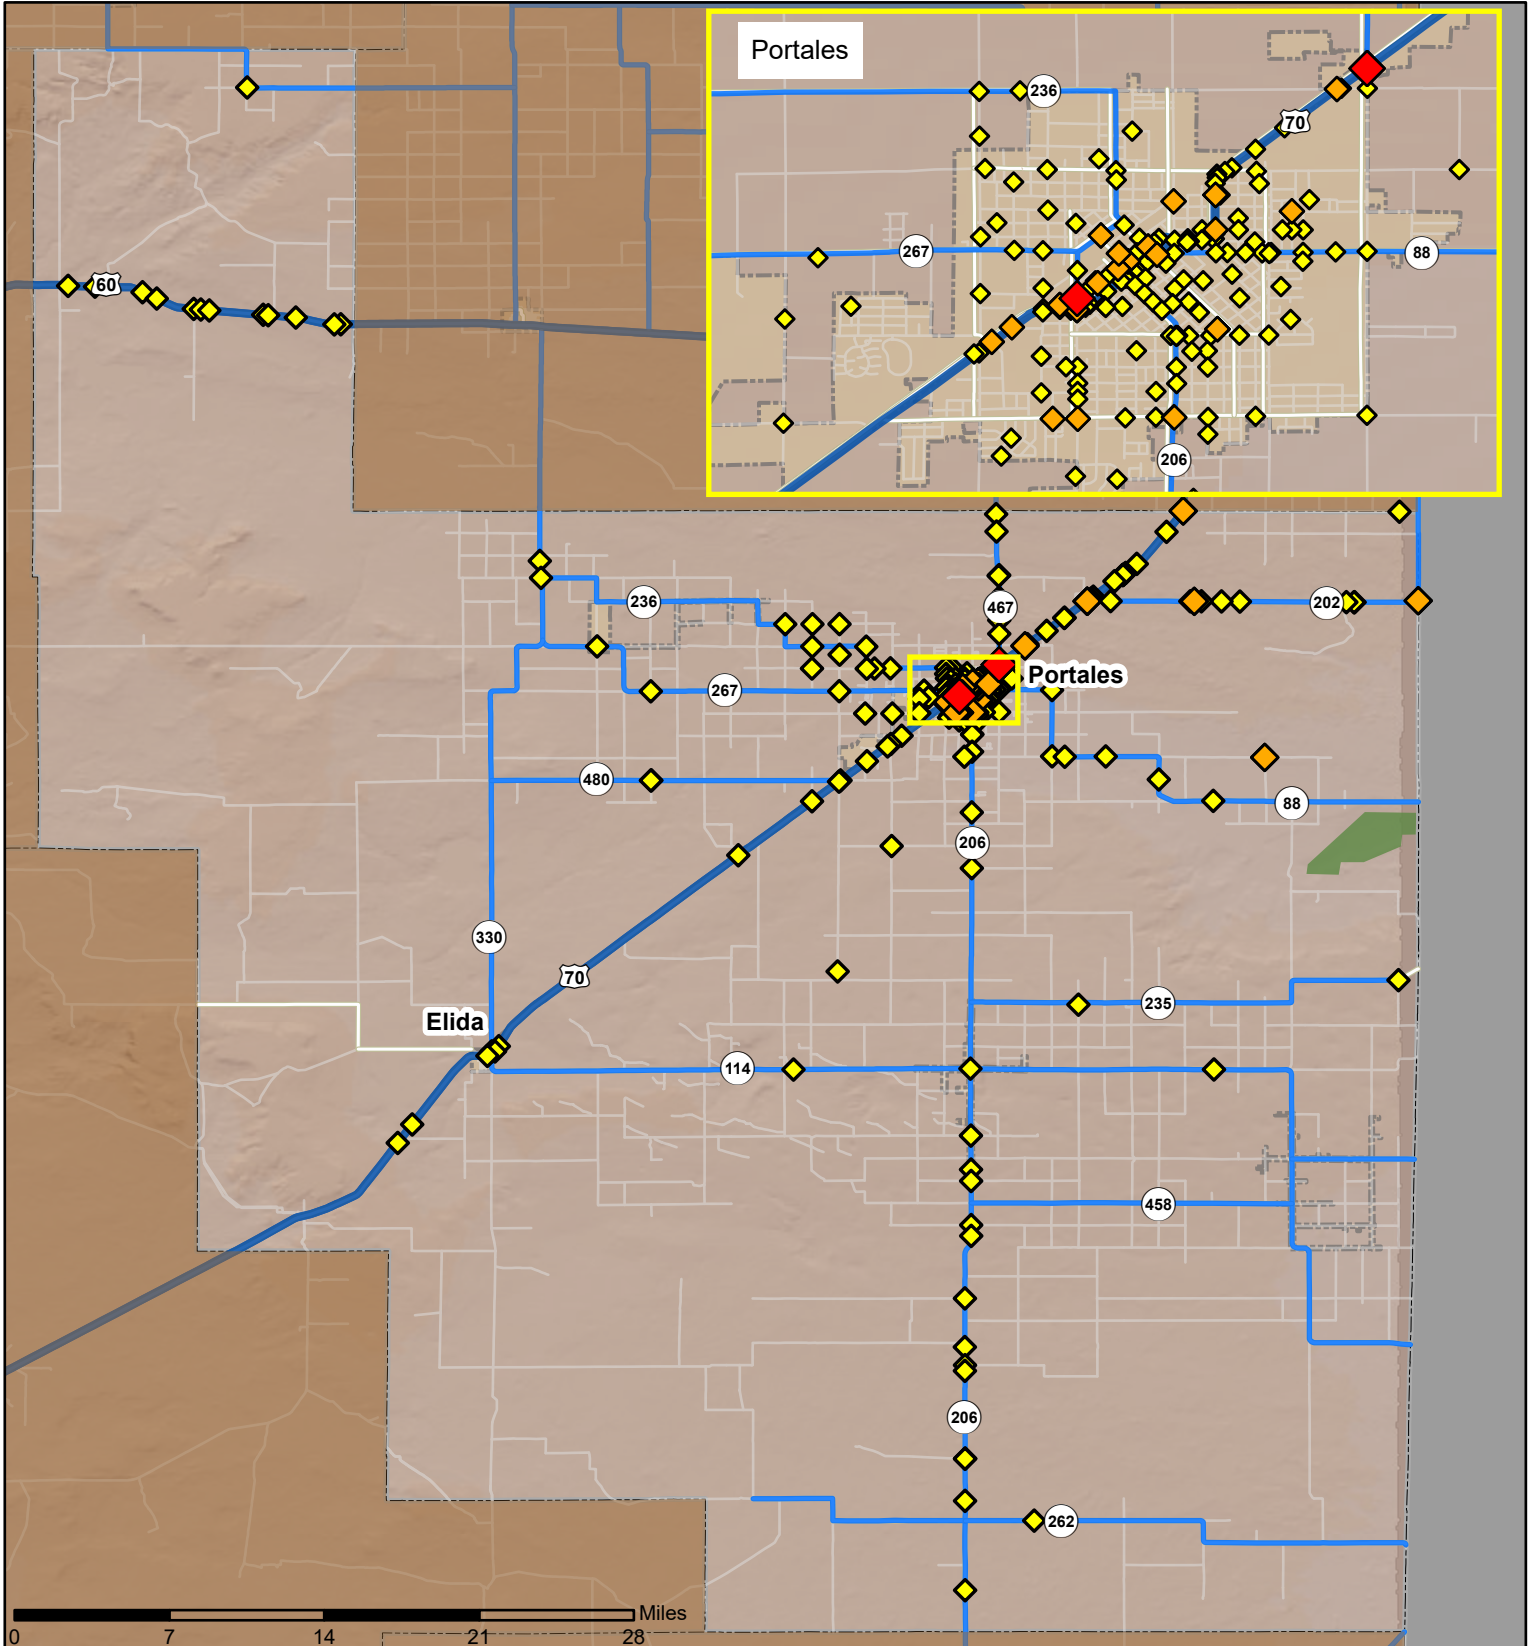

Crashes in Roosevelt County, New Mexico, 2022

Map created by the Traffic Research Unit, Geospatial & Population Studies at UNM

Legend

- Forest & Wildlife Areas
- Reservations & Pueblos
- County Boundaries
- City Boundaries
- Interstate Highways
- U.S. Highways
- State Highways
- Streets & Roadways

Crashes 2022

- 1 Crash
- 2 - 4 Crashes
- 5 - 9 Crashes

Data Source: NMDOT Crash File 2022

gps.unm.edu CO#6380 ContactGPS@unm.edu