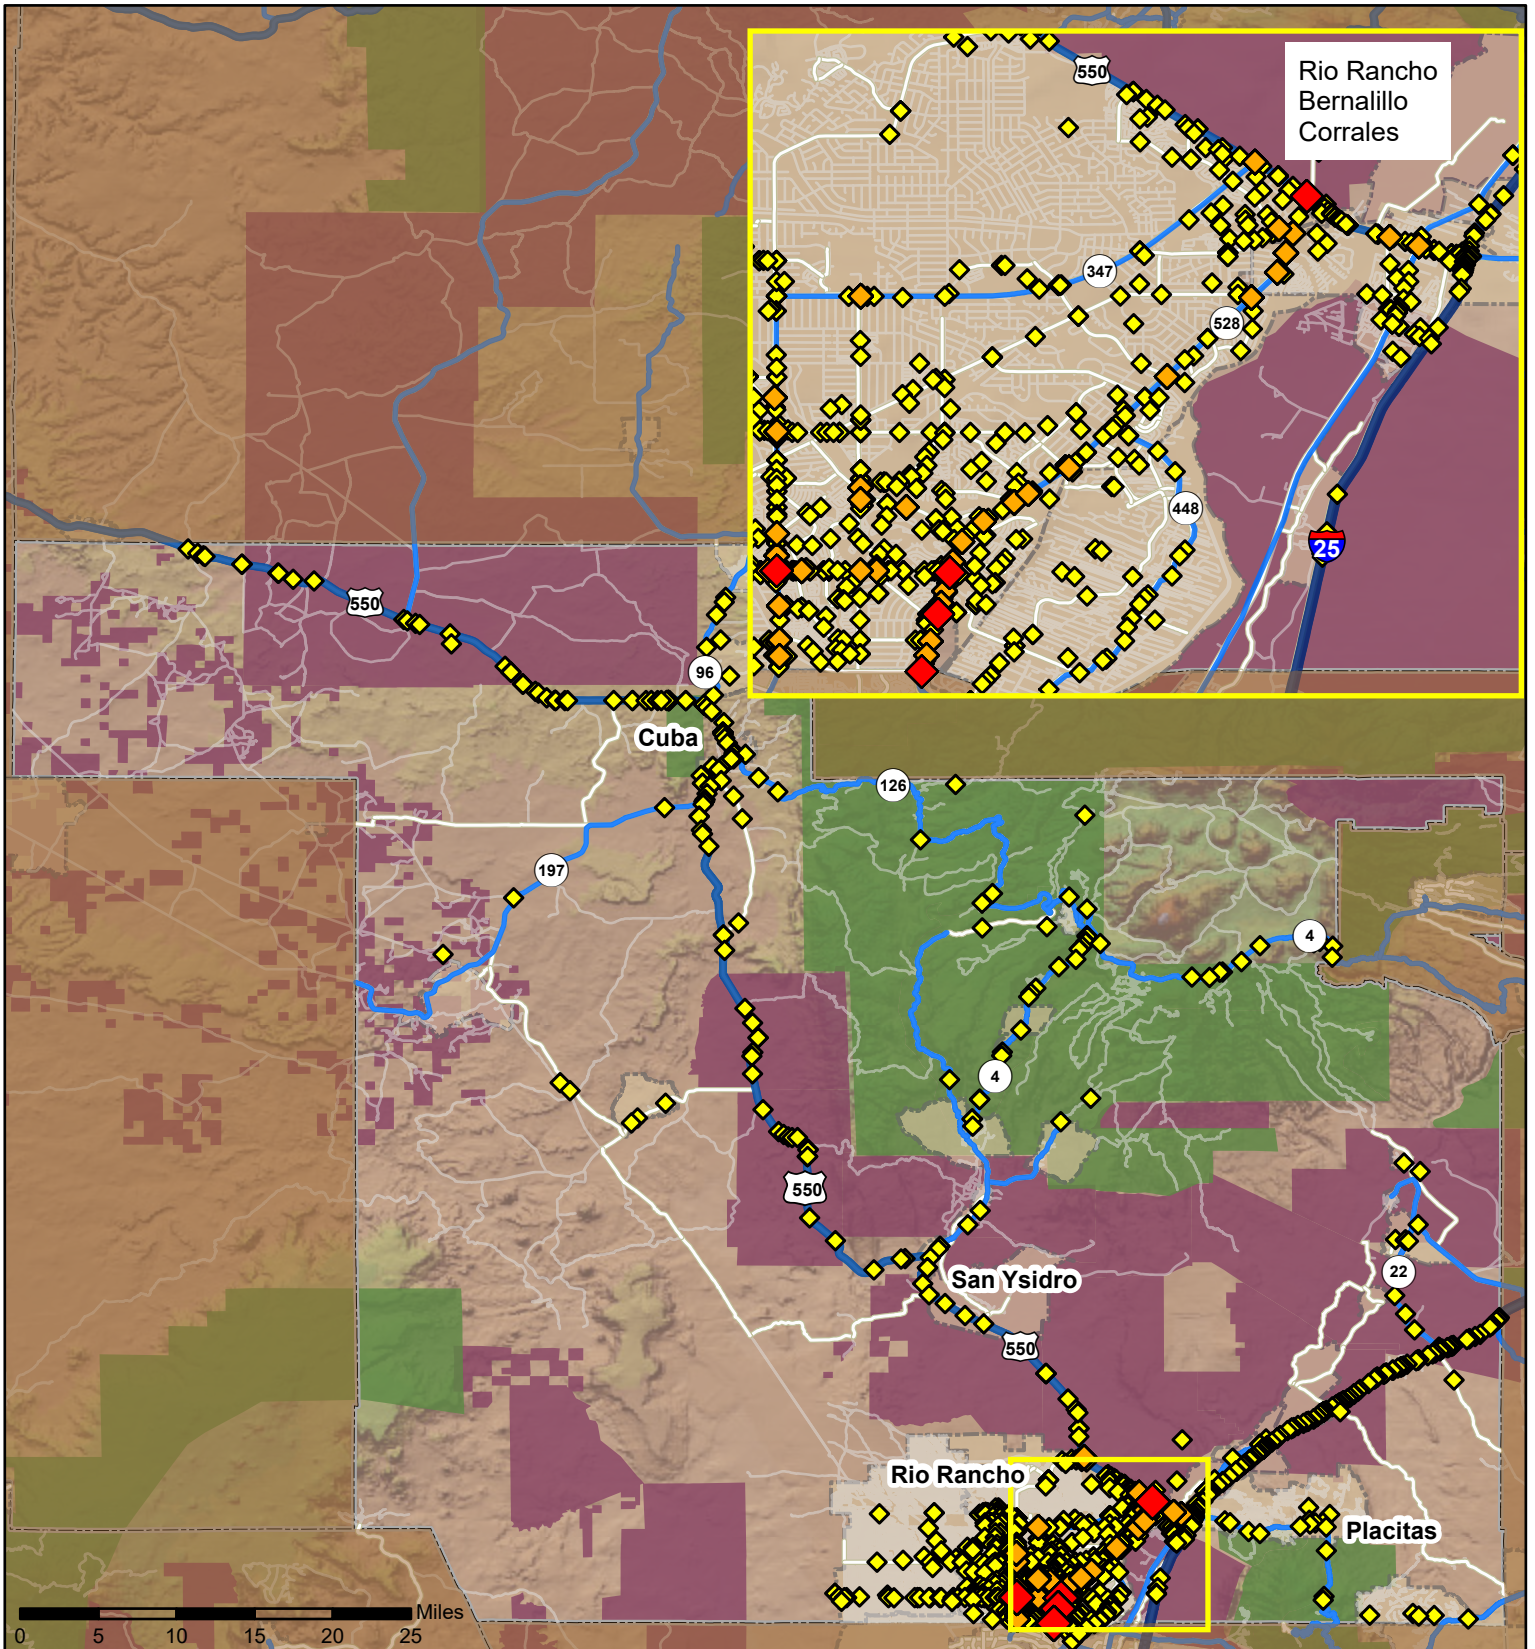

Crashes in Sandoval County, New Mexico, 2022

Map created by the Traffic Research Unit, Geospatial & Population Studies at UNM

Legend

- Forest & Wildlife Areas
- Reservations & Pueblos
- County Boundaries
- City Boundaries
- Interstate Highways
- U.S. Highways
- State Highways
- Streets & Roadways

Crashes 2022

- 1 - 7 Crashes
- 8 - 25 Crashes
- 26 - 41 Crashes

Data Source: NMDOT Crash File 2022
gps.unm.edu CO#6380 ContactGPS@unm.edu