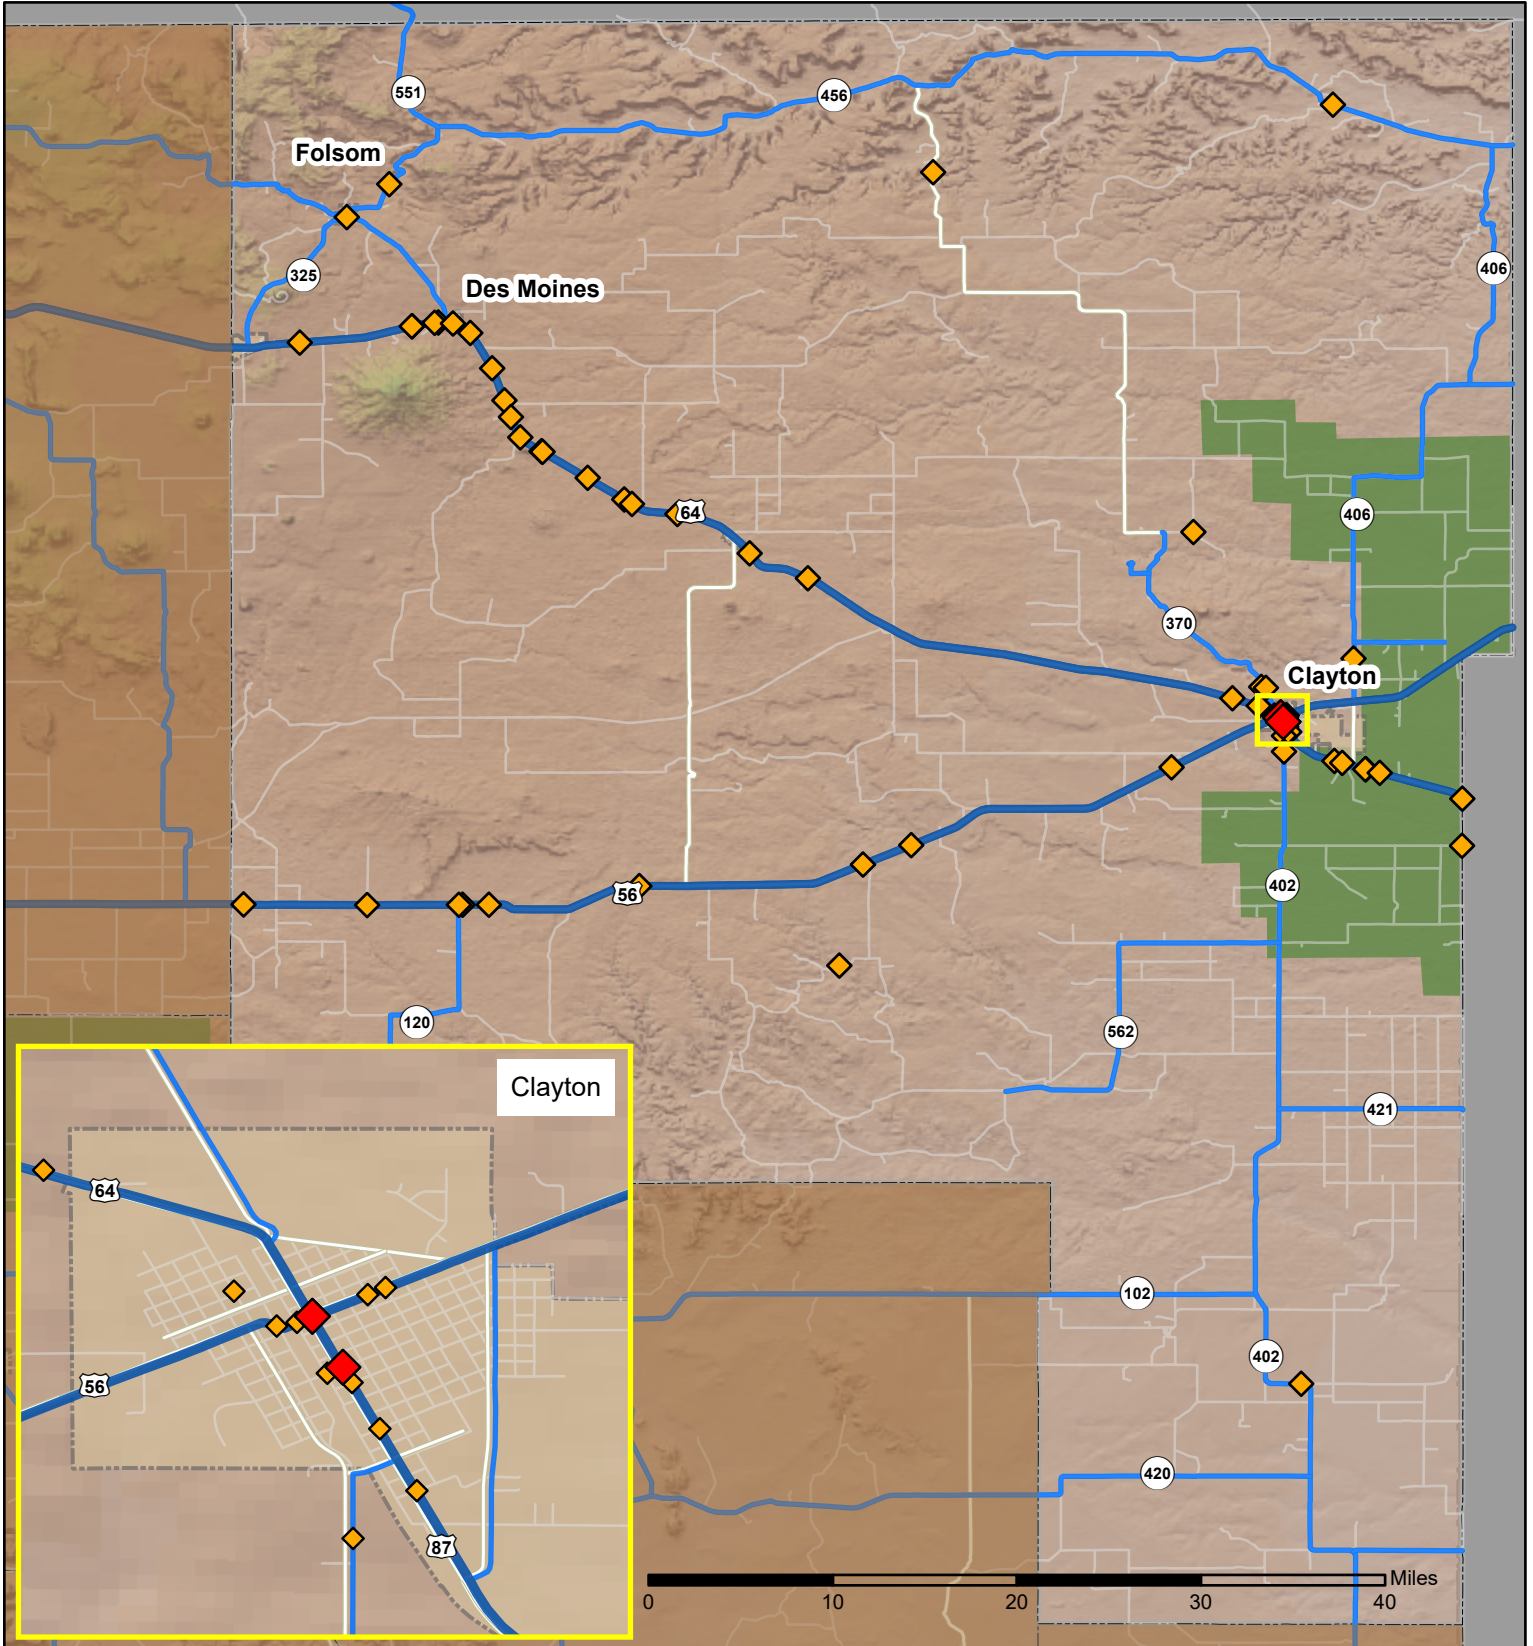

Crashes in Union County, New Mexico, 2022

Map created by the Traffic Research Unit, Geospatial & Population Studies at UNM

Legend

- Forest & Wildlife Areas
- Reservations & Pueblos
- County Boundaries
- City Boundaries

- Interstate Highways
- U.S. Highways
- State Highways
- Streets & Roadways

Crashes 2022

- 1 Crash
- 2 - 3 Crashes

Data Source: NMDOT Crash File 2022
gps.unm.edu CO#6380 ContactGPS@unm.edu