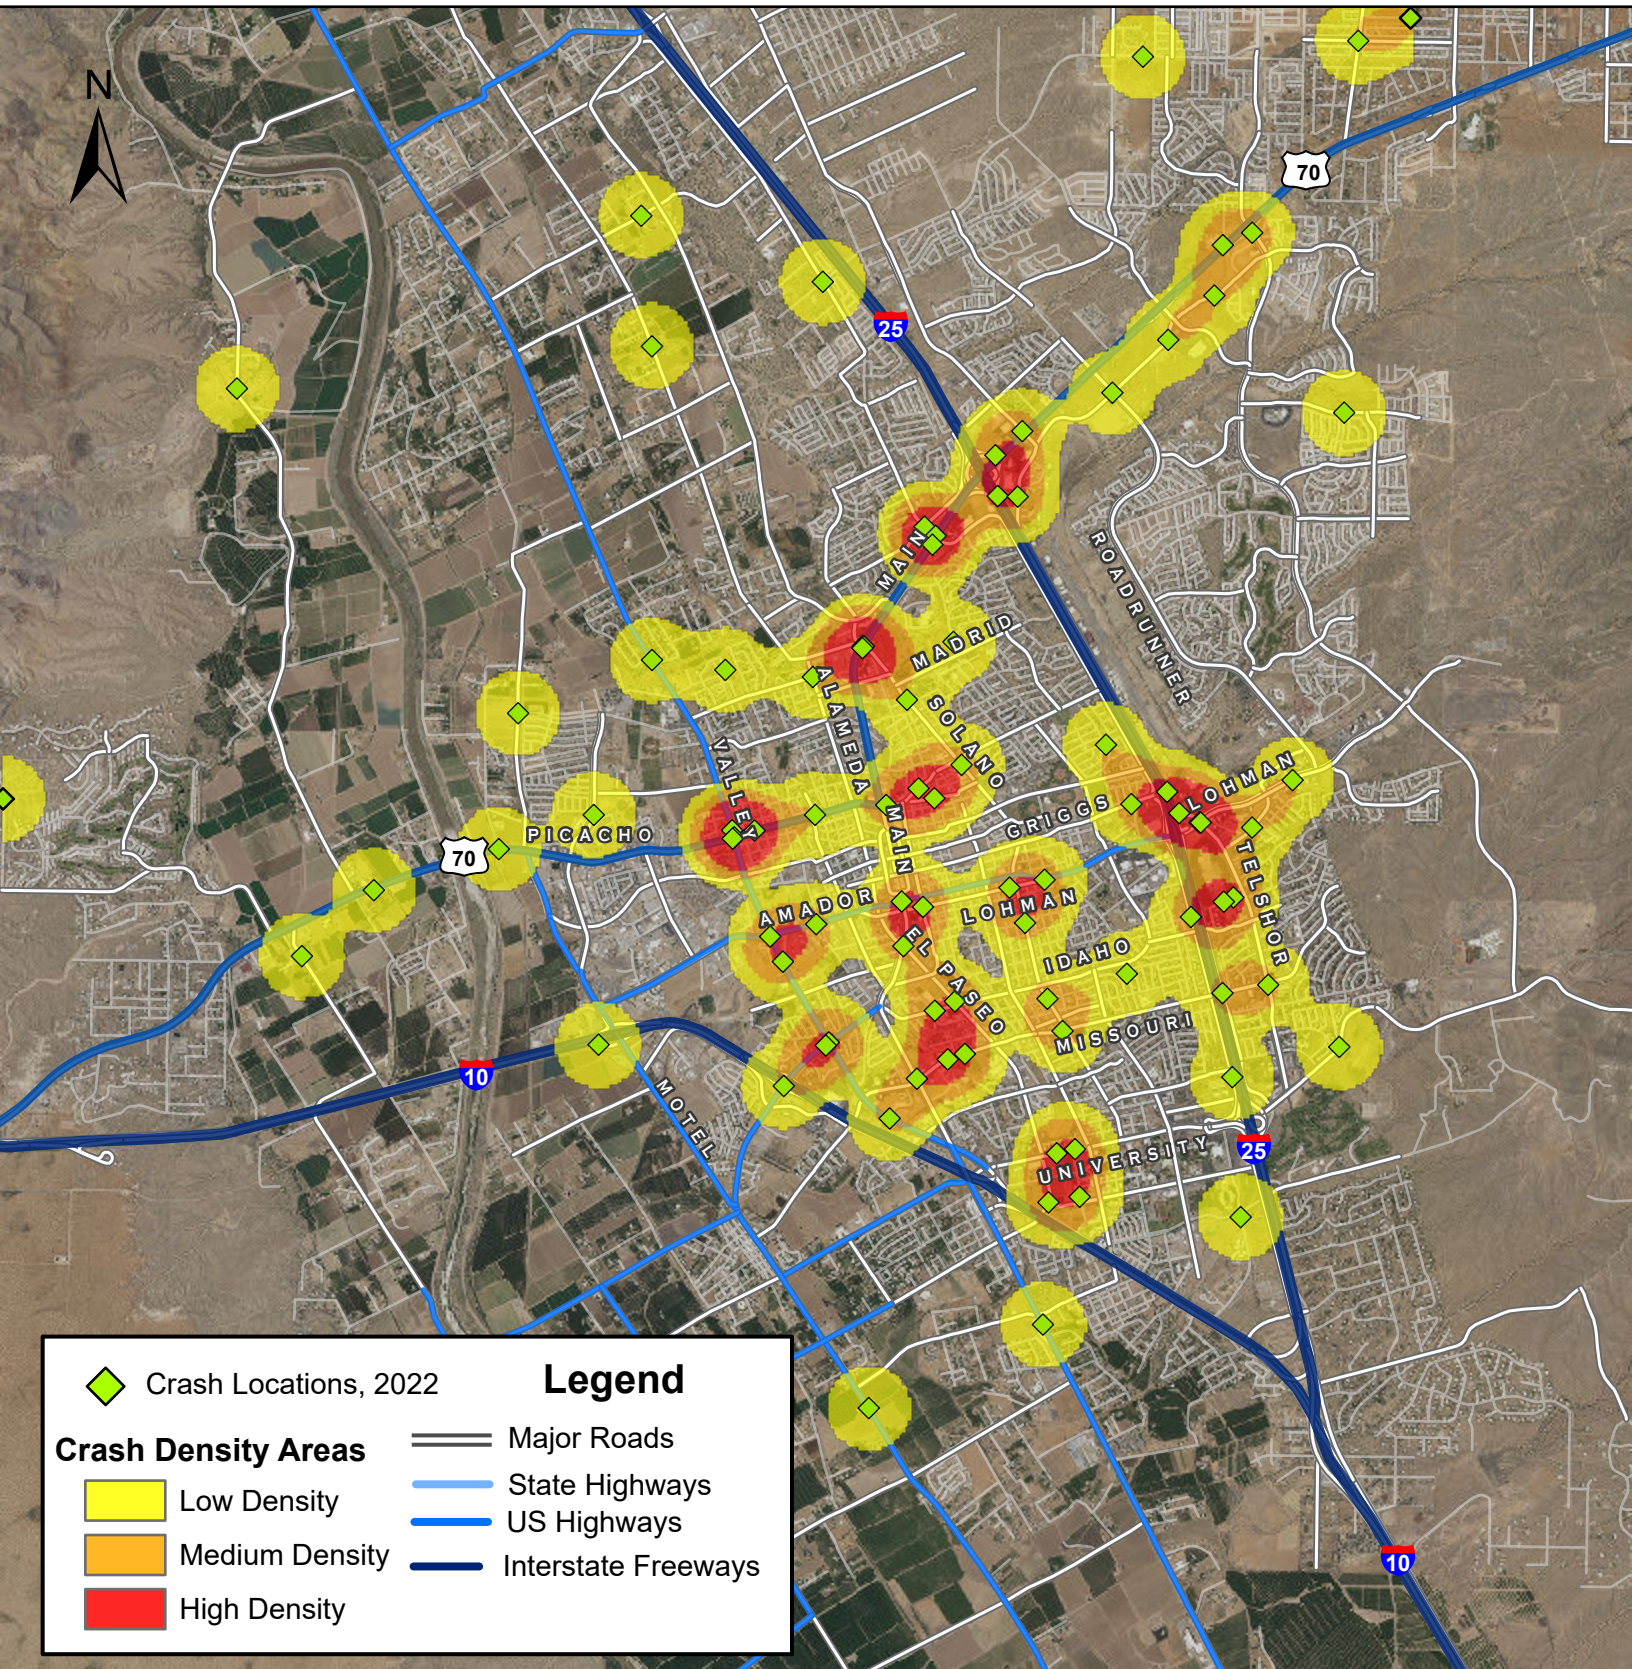

Density Map of Motorcycle-involved Crashes in Las Cruces, 2022

Legend	
 Crash Locations, 2022	 Major Roads
Crash Density Areas	 State Highways
 Low Density	 US Highways
 Medium Density	 Interstate Freeways
 High Density	

Prepared for the New Mexico Department of Transportation,
 Traffic Safety Division, Traffic Records Bureau. Under Contract CO6380 by the
 University of New Mexico, Geospatial and Population Studies, Traffic Research Unit (TRU)
gps.unm.edu December 2023 ContactGPS@unm.edu