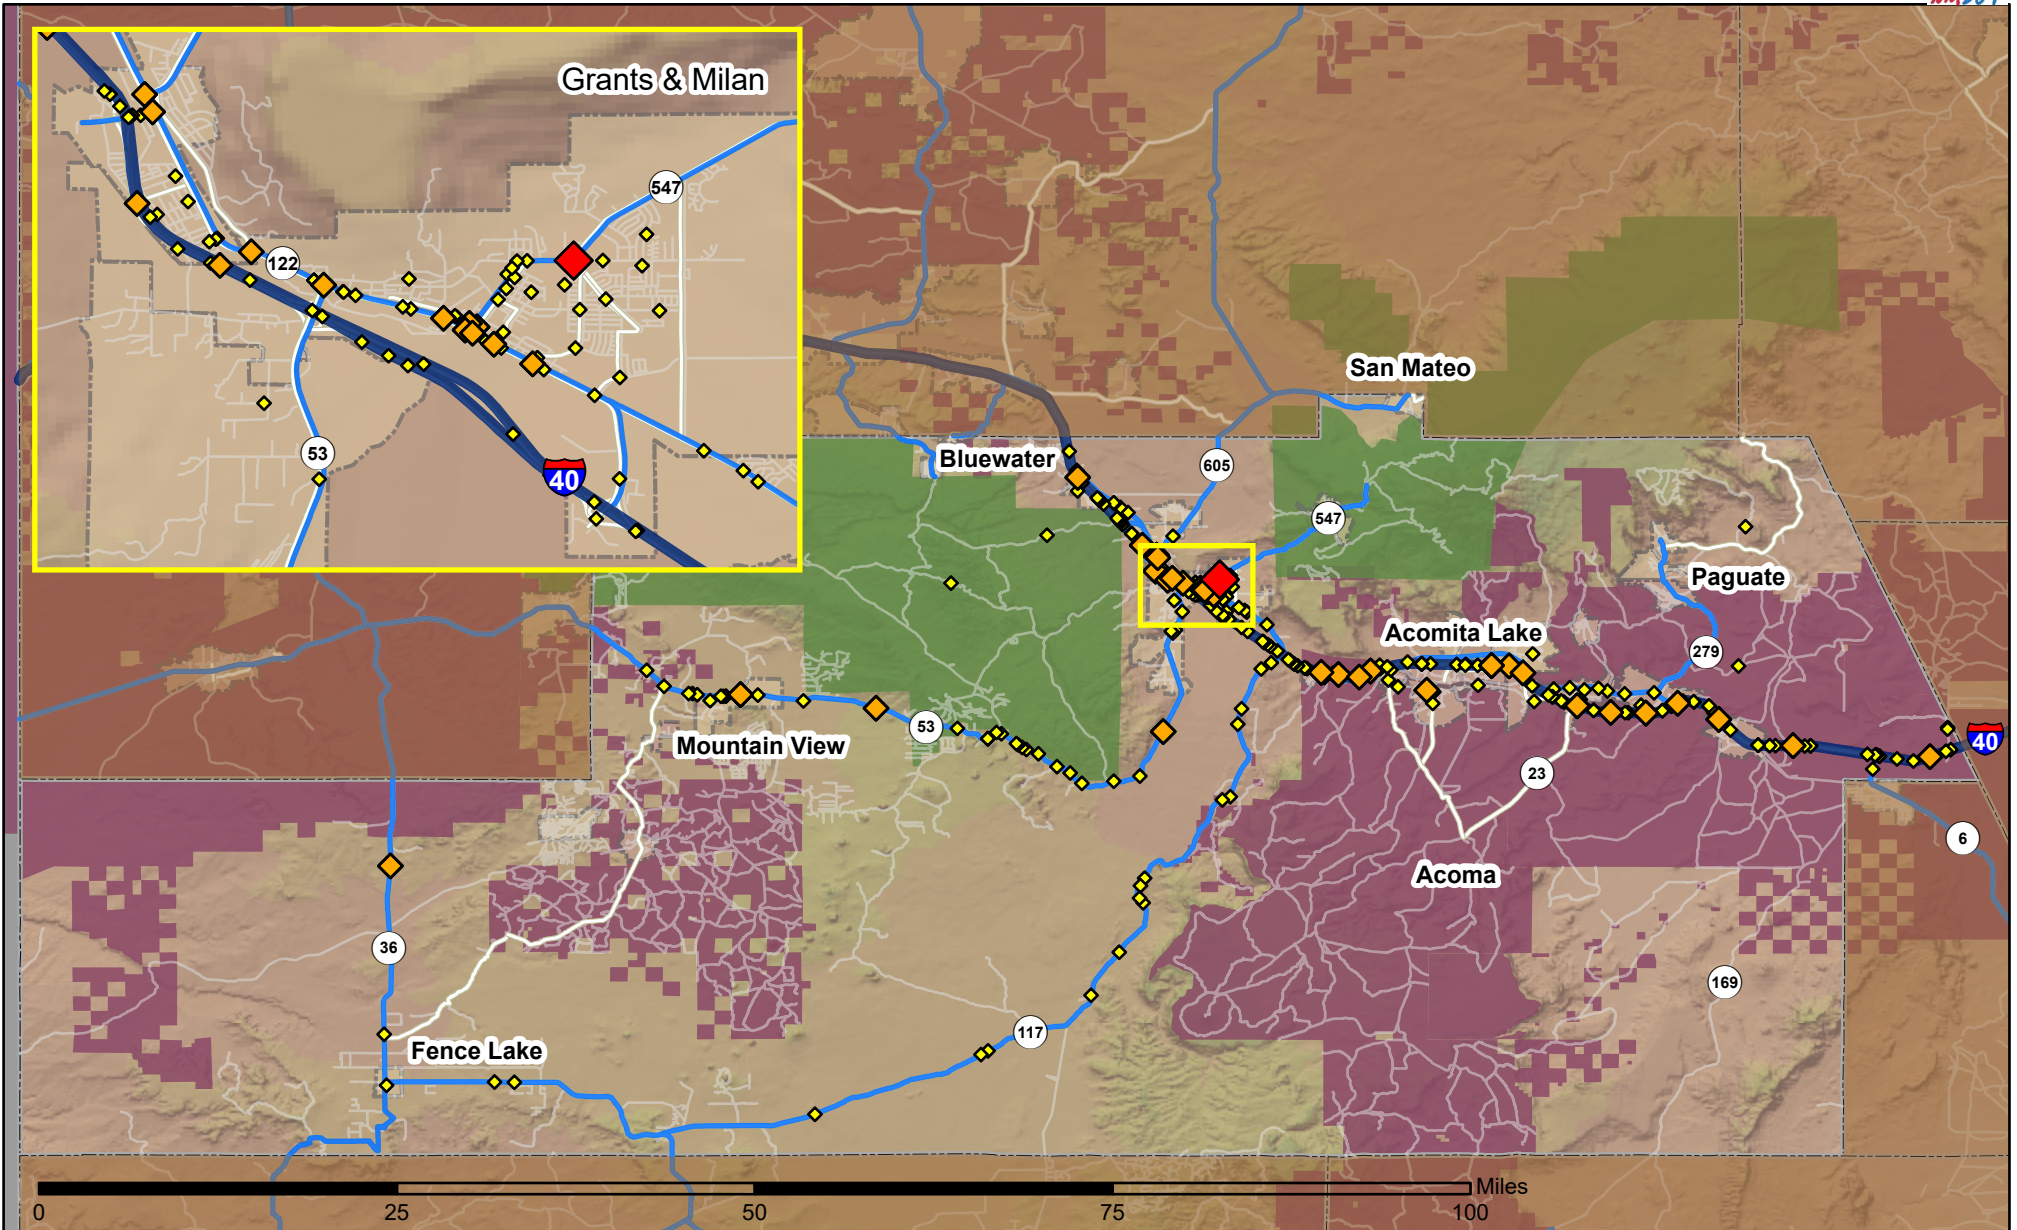

Crashes in Cibola County, New Mexico, 2023

Map created by the Traffic Research Unit, Geospatial & Population Studies at UNM

Legend

Data Source: NMDOT Crash File 2023
 gps.unm.edu CO#6380 ContactGPS@unm.edu

- Forest & Wildlife Areas
- Reservations & Pueblos
- County Boundaries
- City Boundaries

- Interstate Highways
- U.S. Highways
- State Highways
- Streets & Roadways

Crashes 2023

- 1 Crash
- 2 - 3 Crashes
- 4 - 5 Crashes