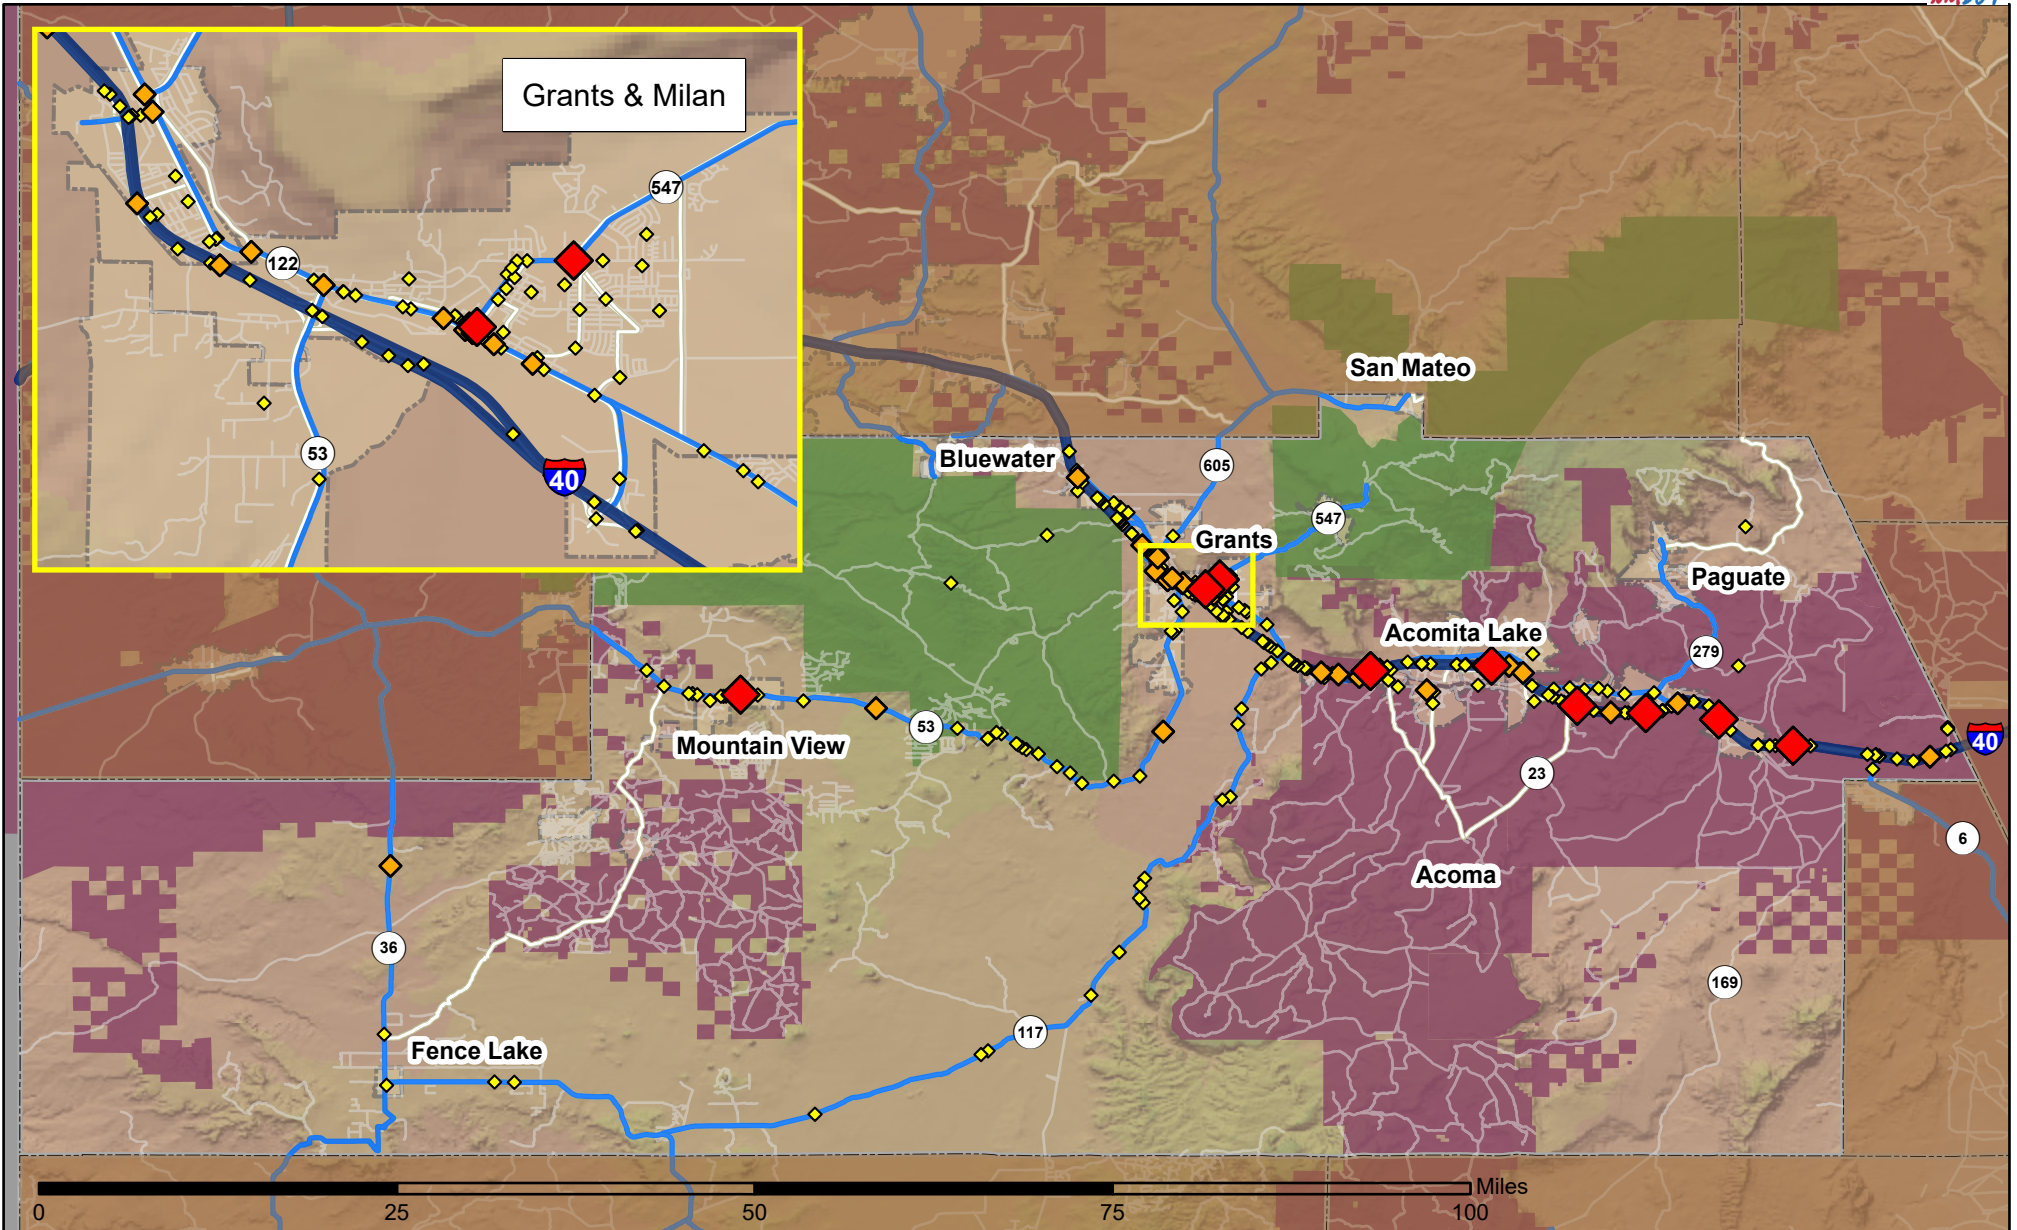

Crashes in Cibola County, New Mexico, 2023

Map created by the Traffic Research Unit, Geospatial & Population Studies at UNM

Legend

Data Source: NMDOT Crash File 2023
 gps.unm.edu CO#6380 ContactGPS@unm.edu

- Forest & Wildlife Areas
- Reservations & Pueblos
- County Boundaries
- City Boundaries

- Interstate Highways
- U.S. Highways
- State Highways
- Streets & Roadways

Crashes 2023

- 1 Crash
- 2 Crashes
- 3 - 5 Crashes