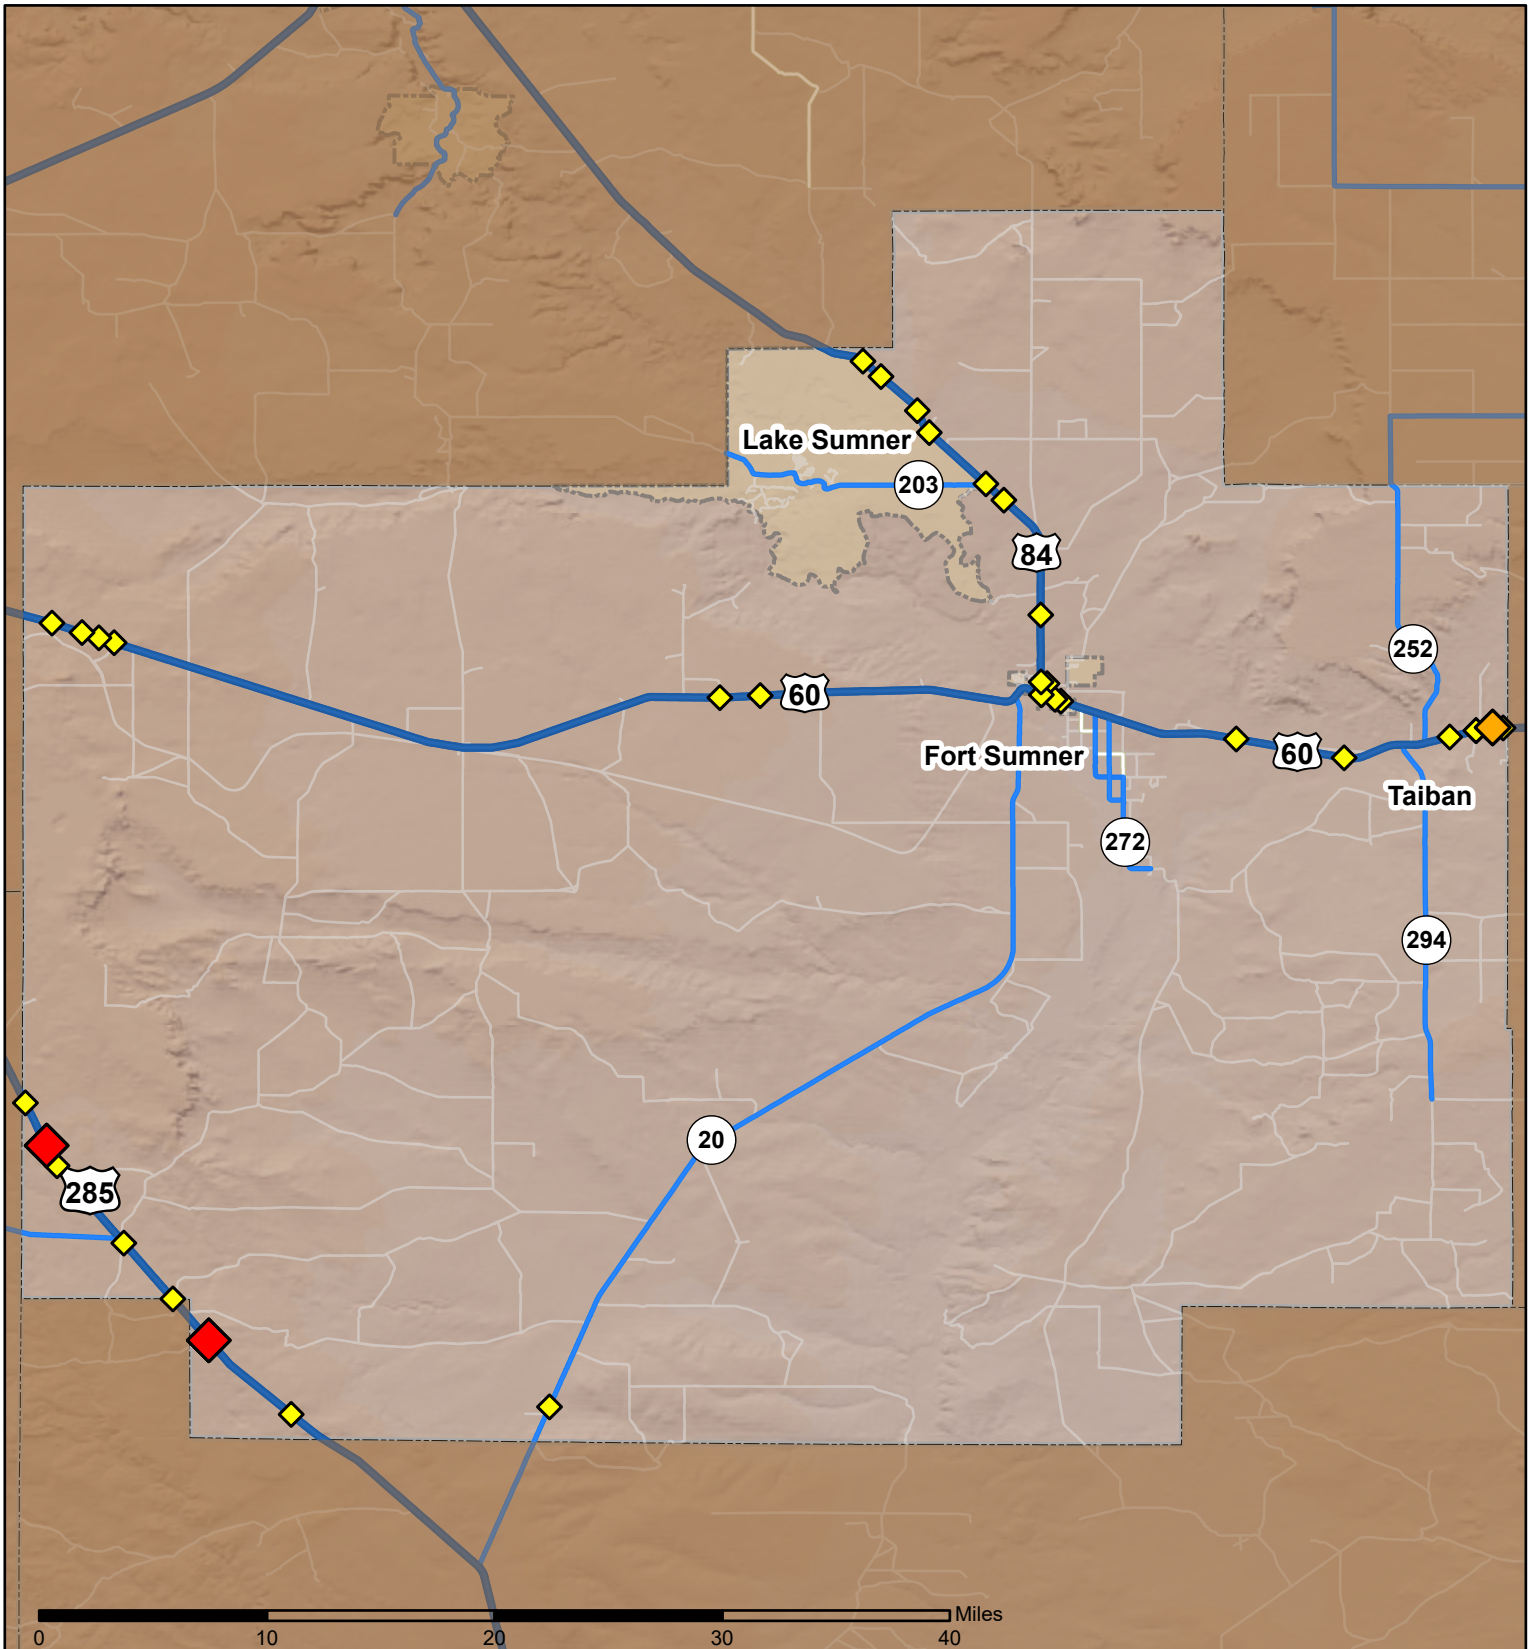

Crashes in De Baca County, New Mexico, 2023

Map created by the Traffic Research Unit, Geospatial & Population Studies at UNM

Legend

- Forest & Wildlife Areas
- Reservations & Pueblos
- County Boundaries
- City Boundaries
- Interstate Highways
- U.S. Highways
- State Highways
- Streets & Roadways

Crashes 2023

- 1 Crash
- 2 Crashes
- 3 Crashes

Data Source: NMDOT Crash File 2023
gps.unm.edu CO#6380 ContactGPS@unm.edu