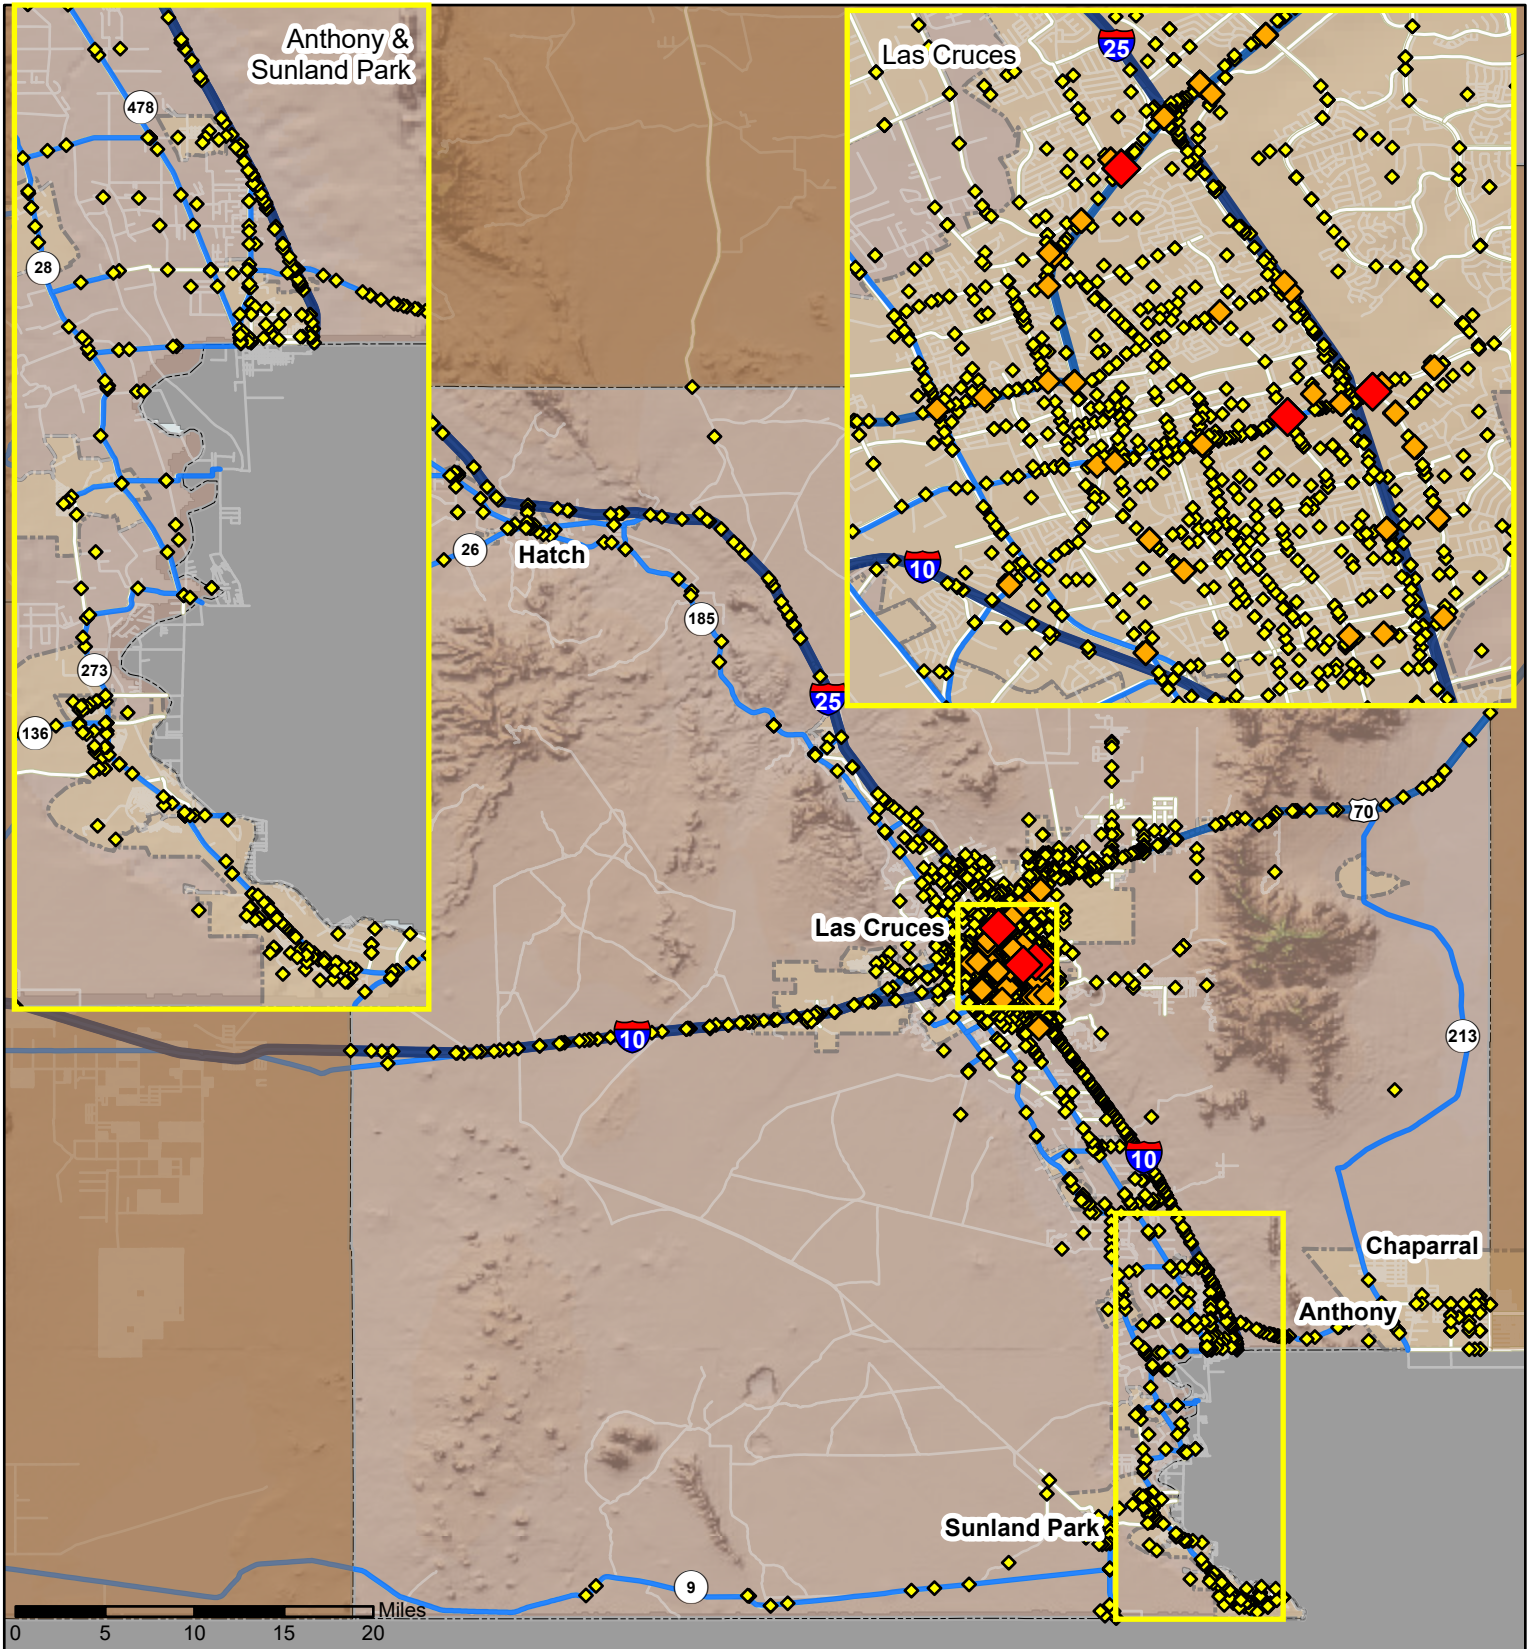

# Crashes in Doña Ana County, New Mexico, 2023

Map created by the Traffic Research Unit, Geospatial & Population Studies at UNM

## Legend

- Forest & Wildlife Areas
- Reservations & Pueblos
- County Boundaries
- City Boundaries
- Interstate Highways
- U.S. Highways
- State Highways
- Streets & Roadways

## Crashes 2023

- 1 - 9 Crashes
- 10 - 34 Crashes
- 35 - 71 Crashes

0 5 10 15 20 Miles