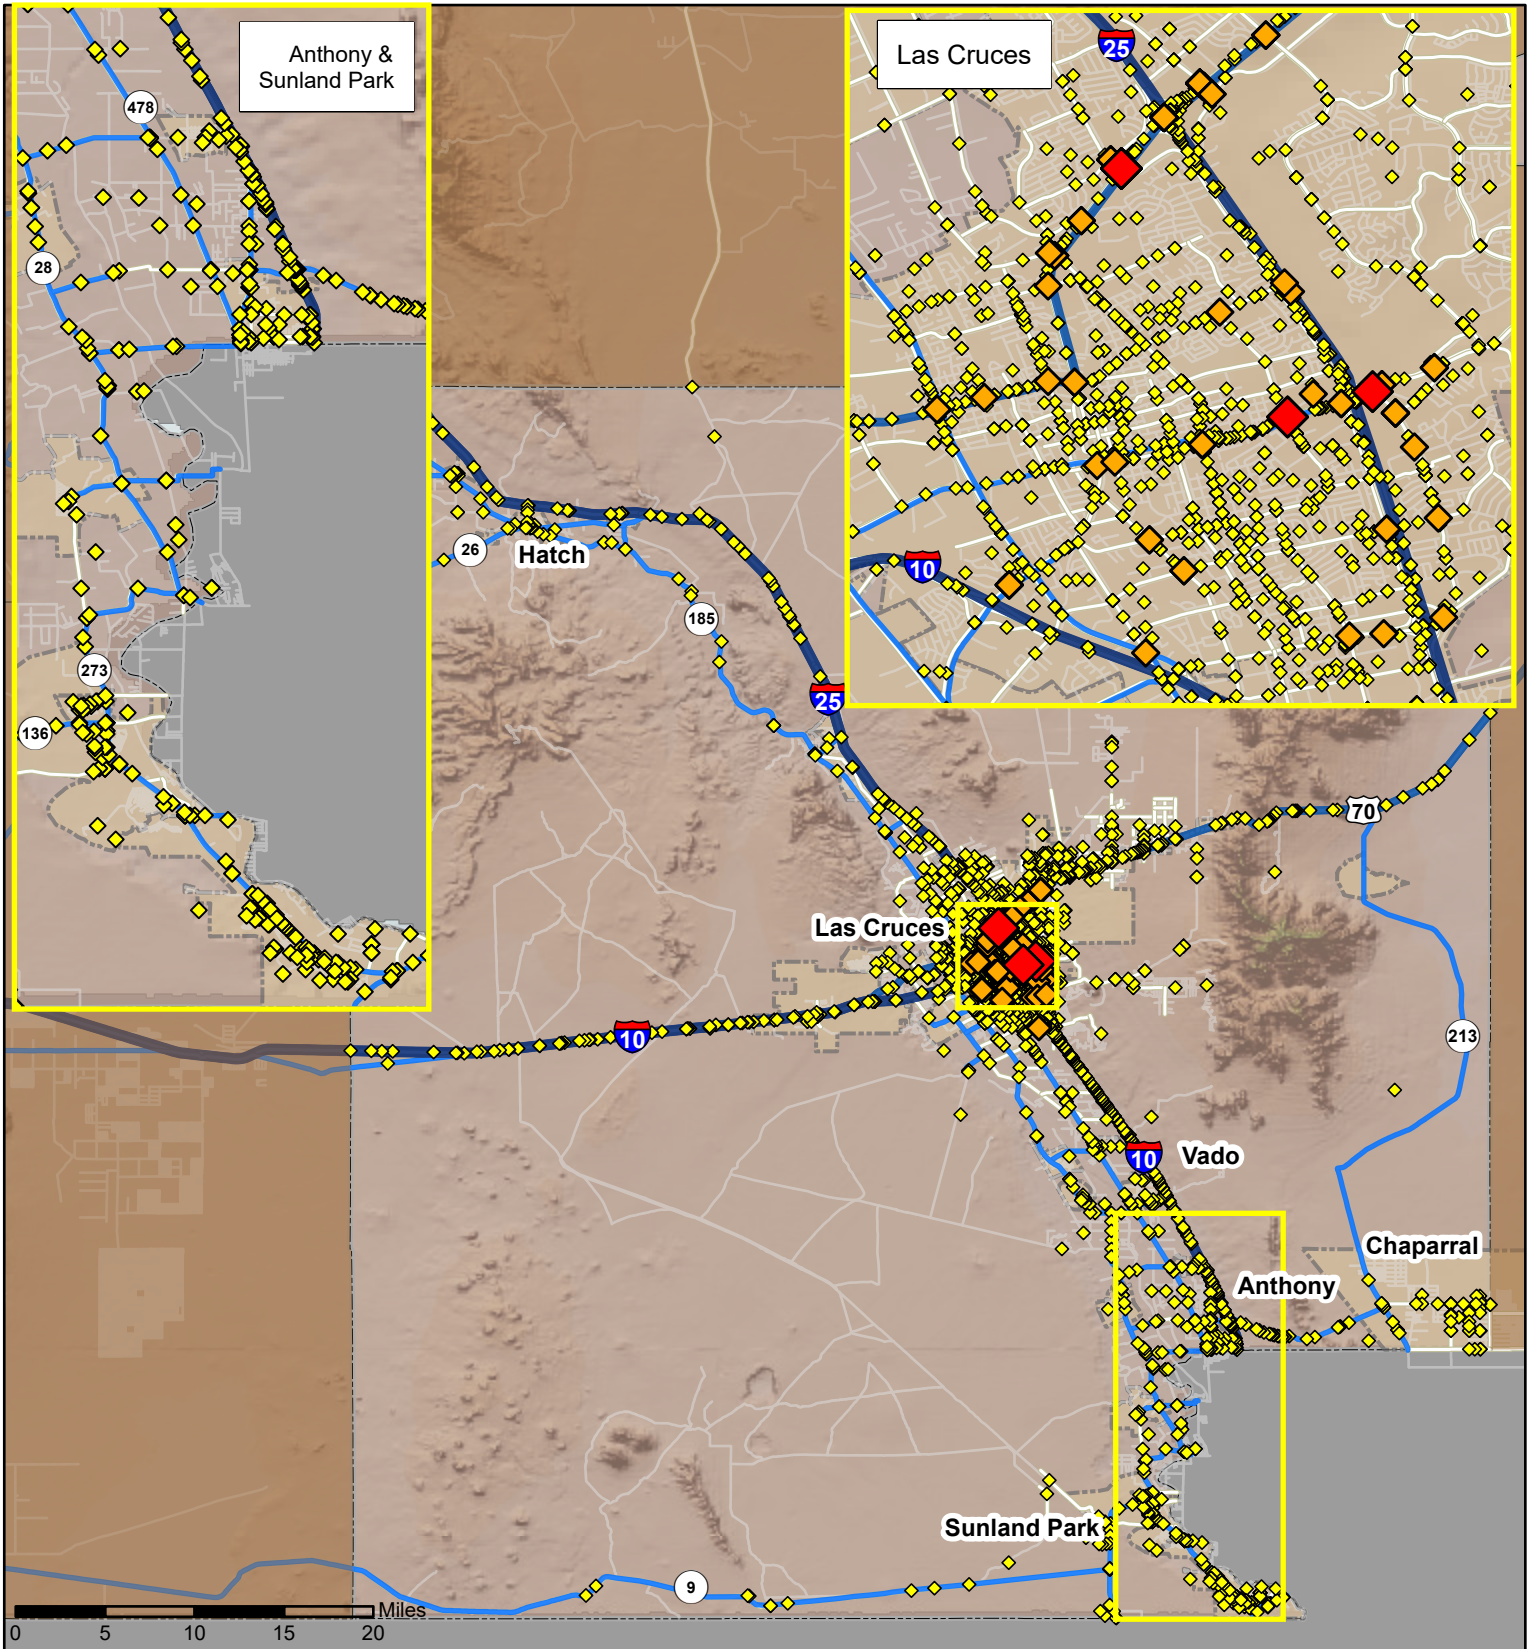

Crashes in Doña Ana County, New Mexico, 2023

Map created by the Traffic Research Unit, Geospatial & Population Studies at UNM

Legend

- Forest & Wildlife Areas
- Reservations & Pueblos
- County Boundaries
- City Boundaries
- Interstate Highways
- U.S. Highways
- State Highways
- Streets & Roadways

Crashes 2023

- 1 - 9 Crashes
- 10 - 34 Crashes
- 35 - 71 Crashes