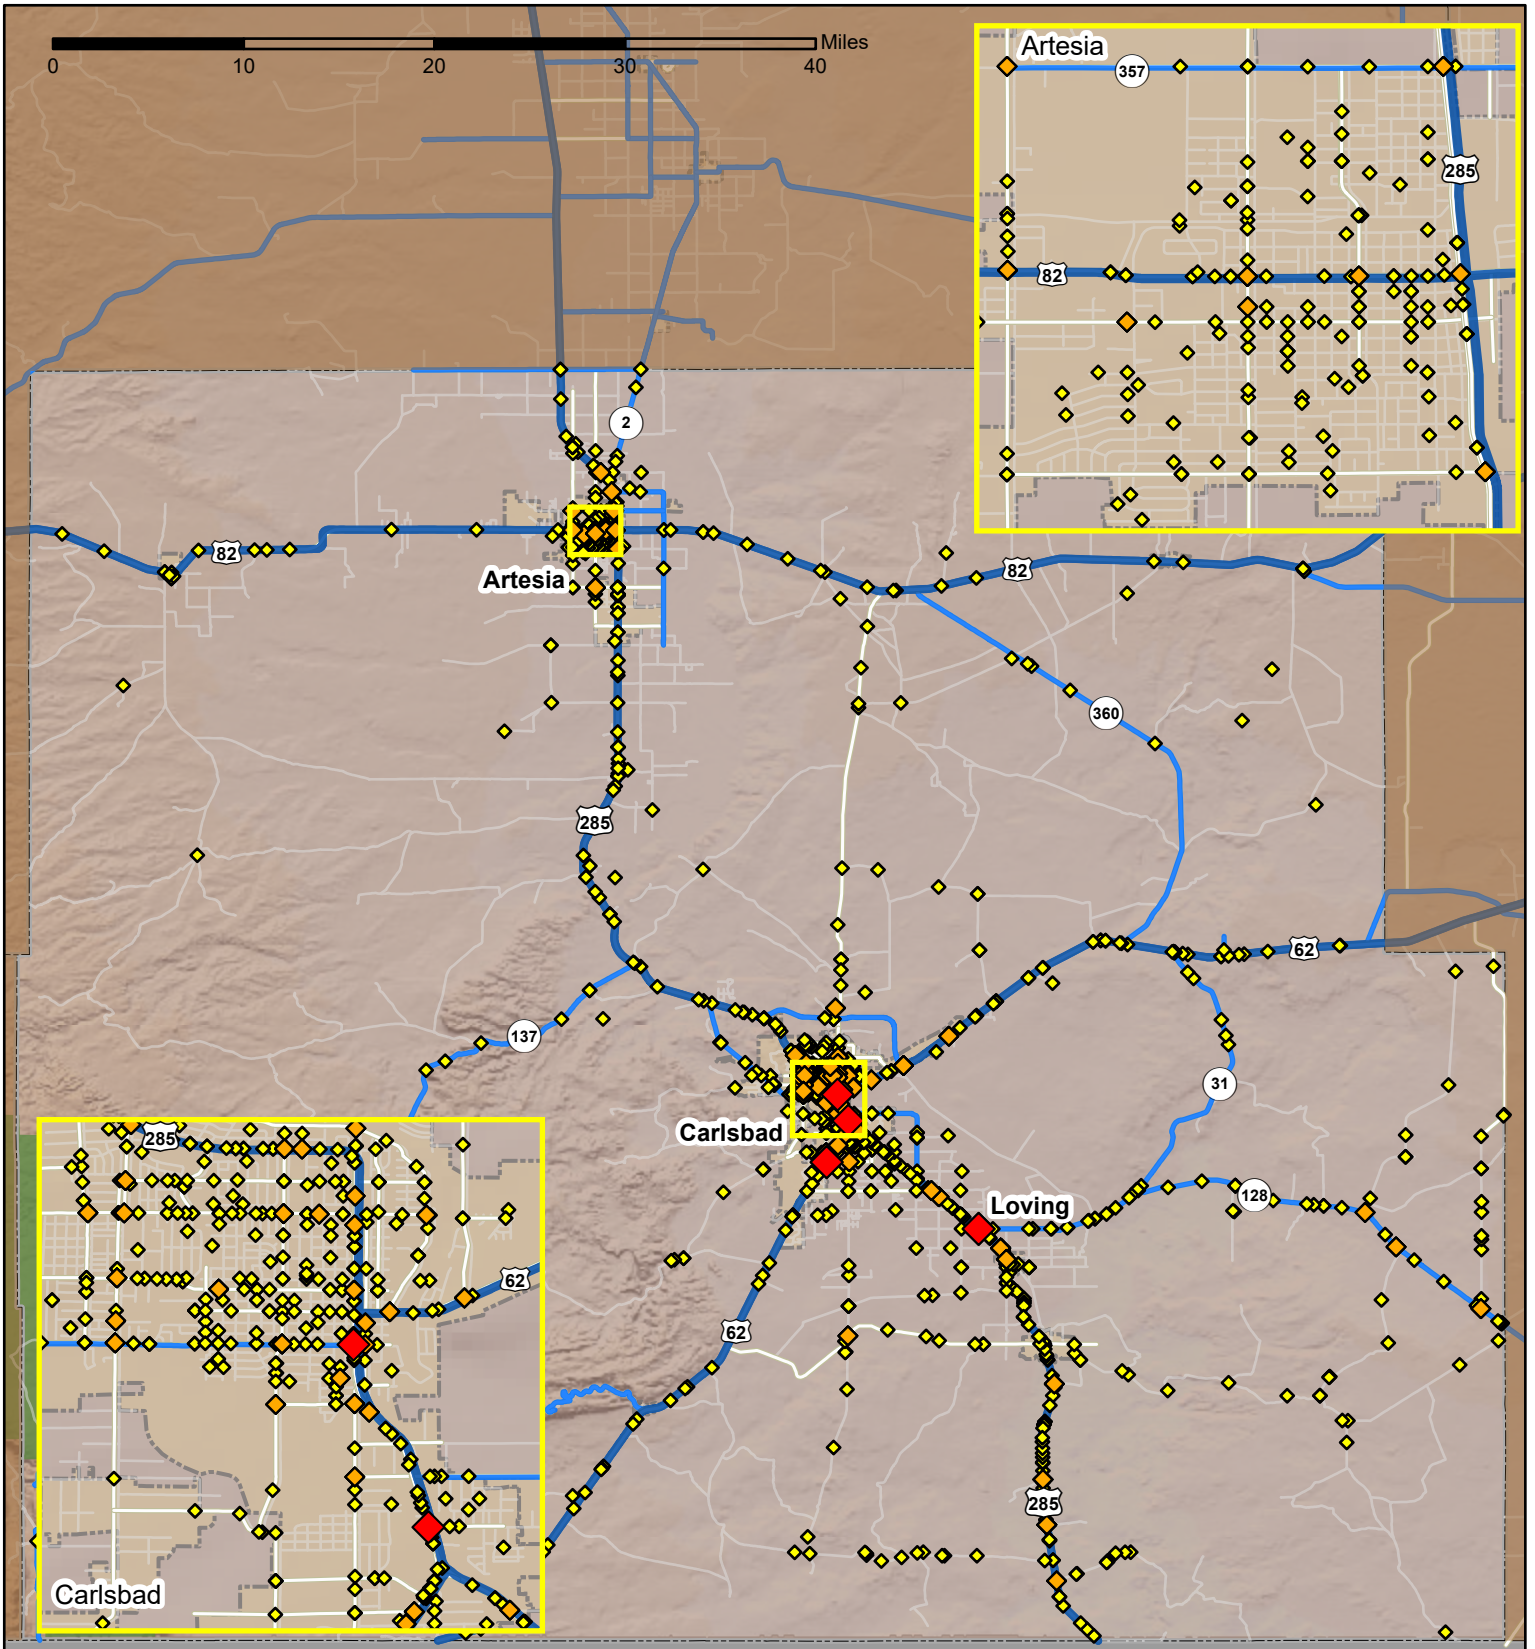

Crashes in Eddy County, New Mexico, 2023

Map created by the Traffic Research Unit, Geospatial & Population Studies at UNM

Legend

- Forest & Wildlife Areas
- Reservations & Pueblos
- County Boundaries
- City Boundaries
- Interstate Highways
- U.S. Highways
- State Highways
- Streets & Roadways

Crashes 2023

- 1 - 3 Crashes
- 4 - 10 Crashes
- 11 - 45 Crashes

Data Source: NMDOT Crash File 2023
gps.unm.edu CO#6380 ContactGPS@unm.edu