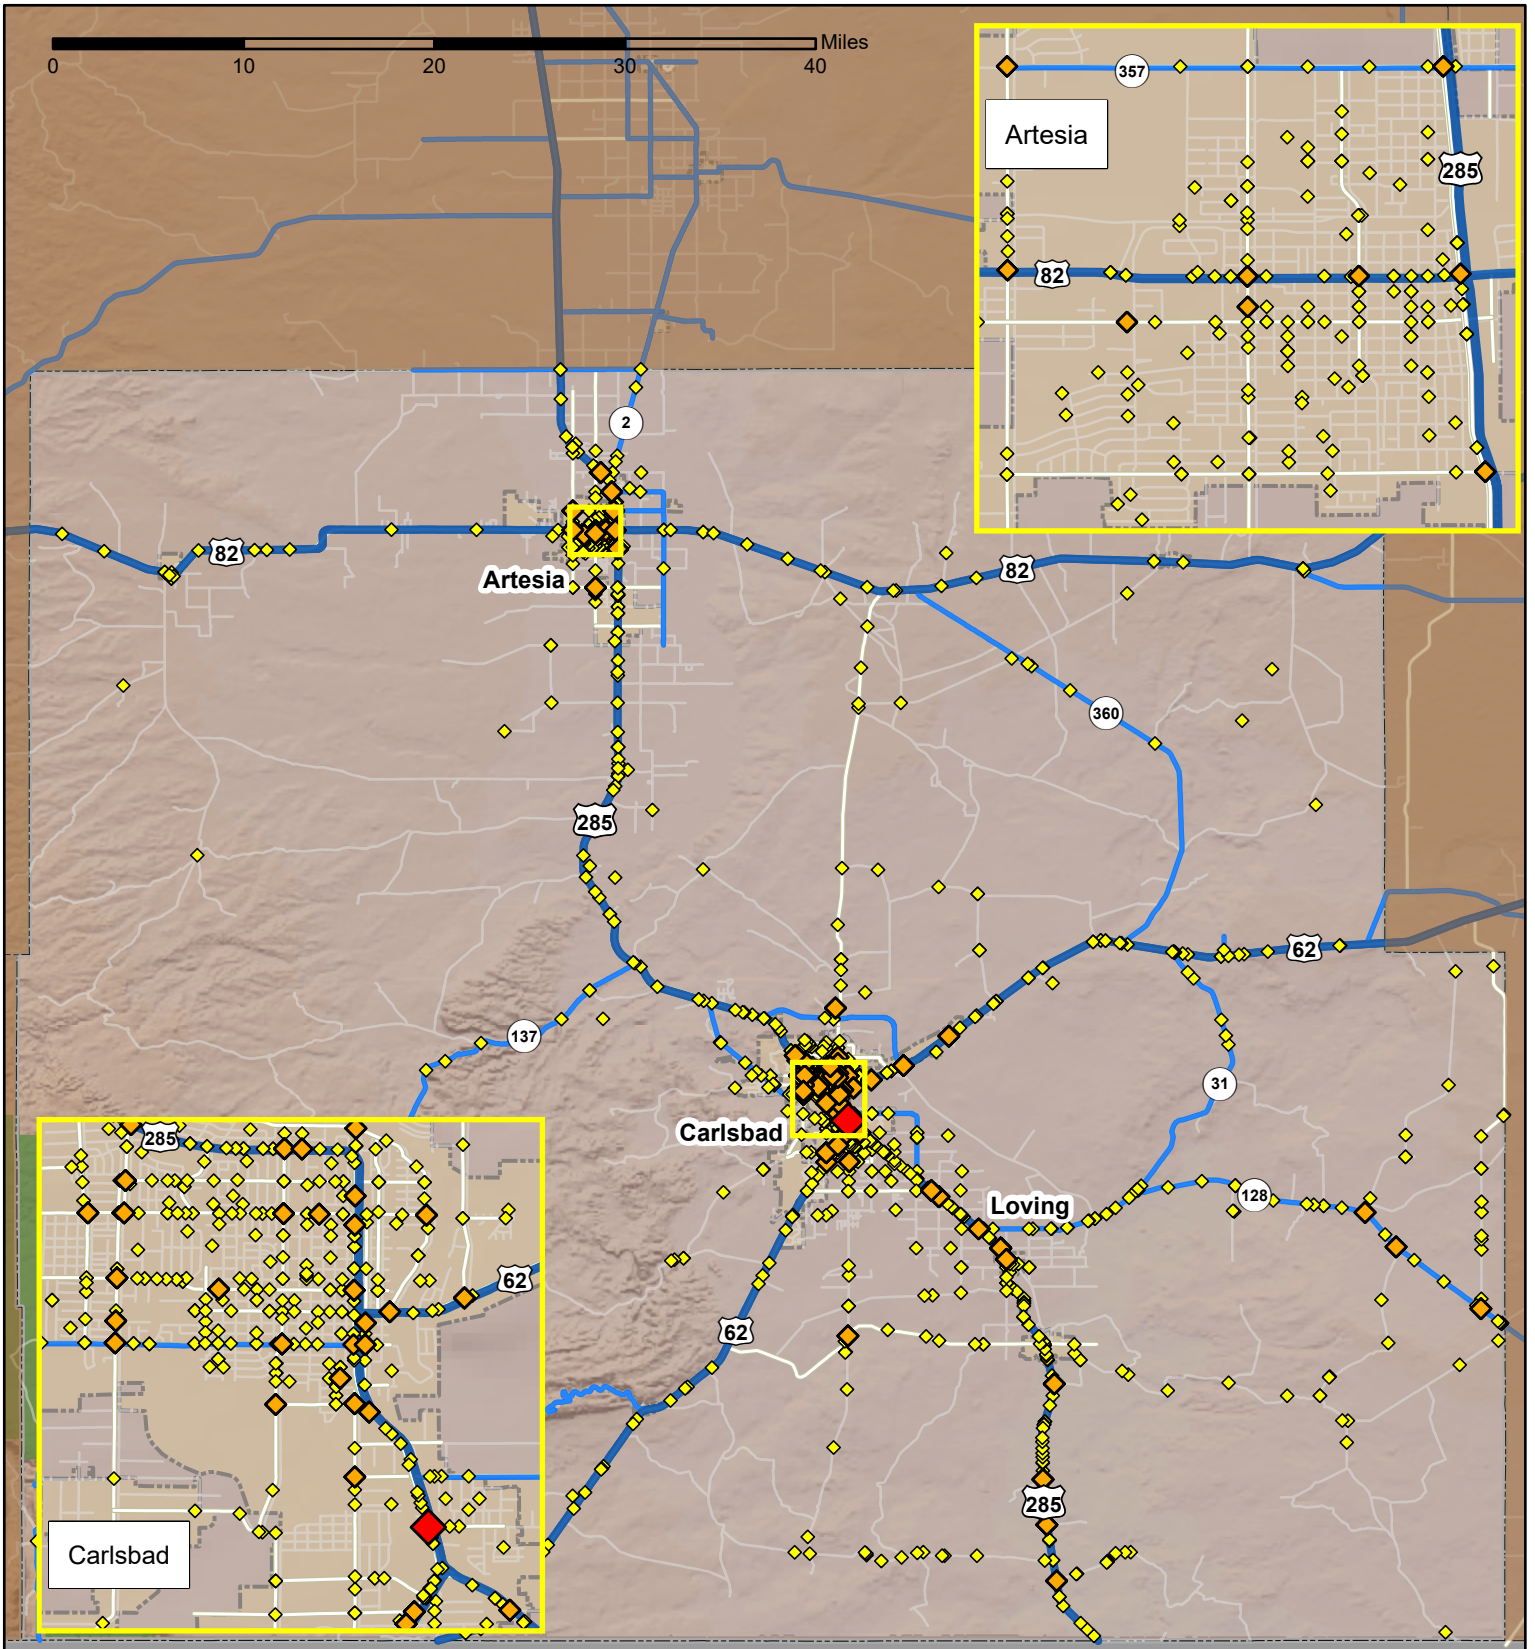

Crashes in Eddy County, New Mexico, 2023

Map created by the Traffic Research Unit, Geospatial & Population Studies at UNM

Legend

- Forest & Wildlife Areas
- Reservations & Pueblos
- County Boundaries
- City Boundaries
- Interstate Highways
- U.S. Highways
- State Highways
- Streets & Roadways

Crashes 2023

- 1 - 3 Crashes
- 4 - 14 Crashes
- 14 - 45 Crashes

Data Source: NMDOT Crash File 2023
gps.unm.edu CO#6380 ContactGPS@unm.edu