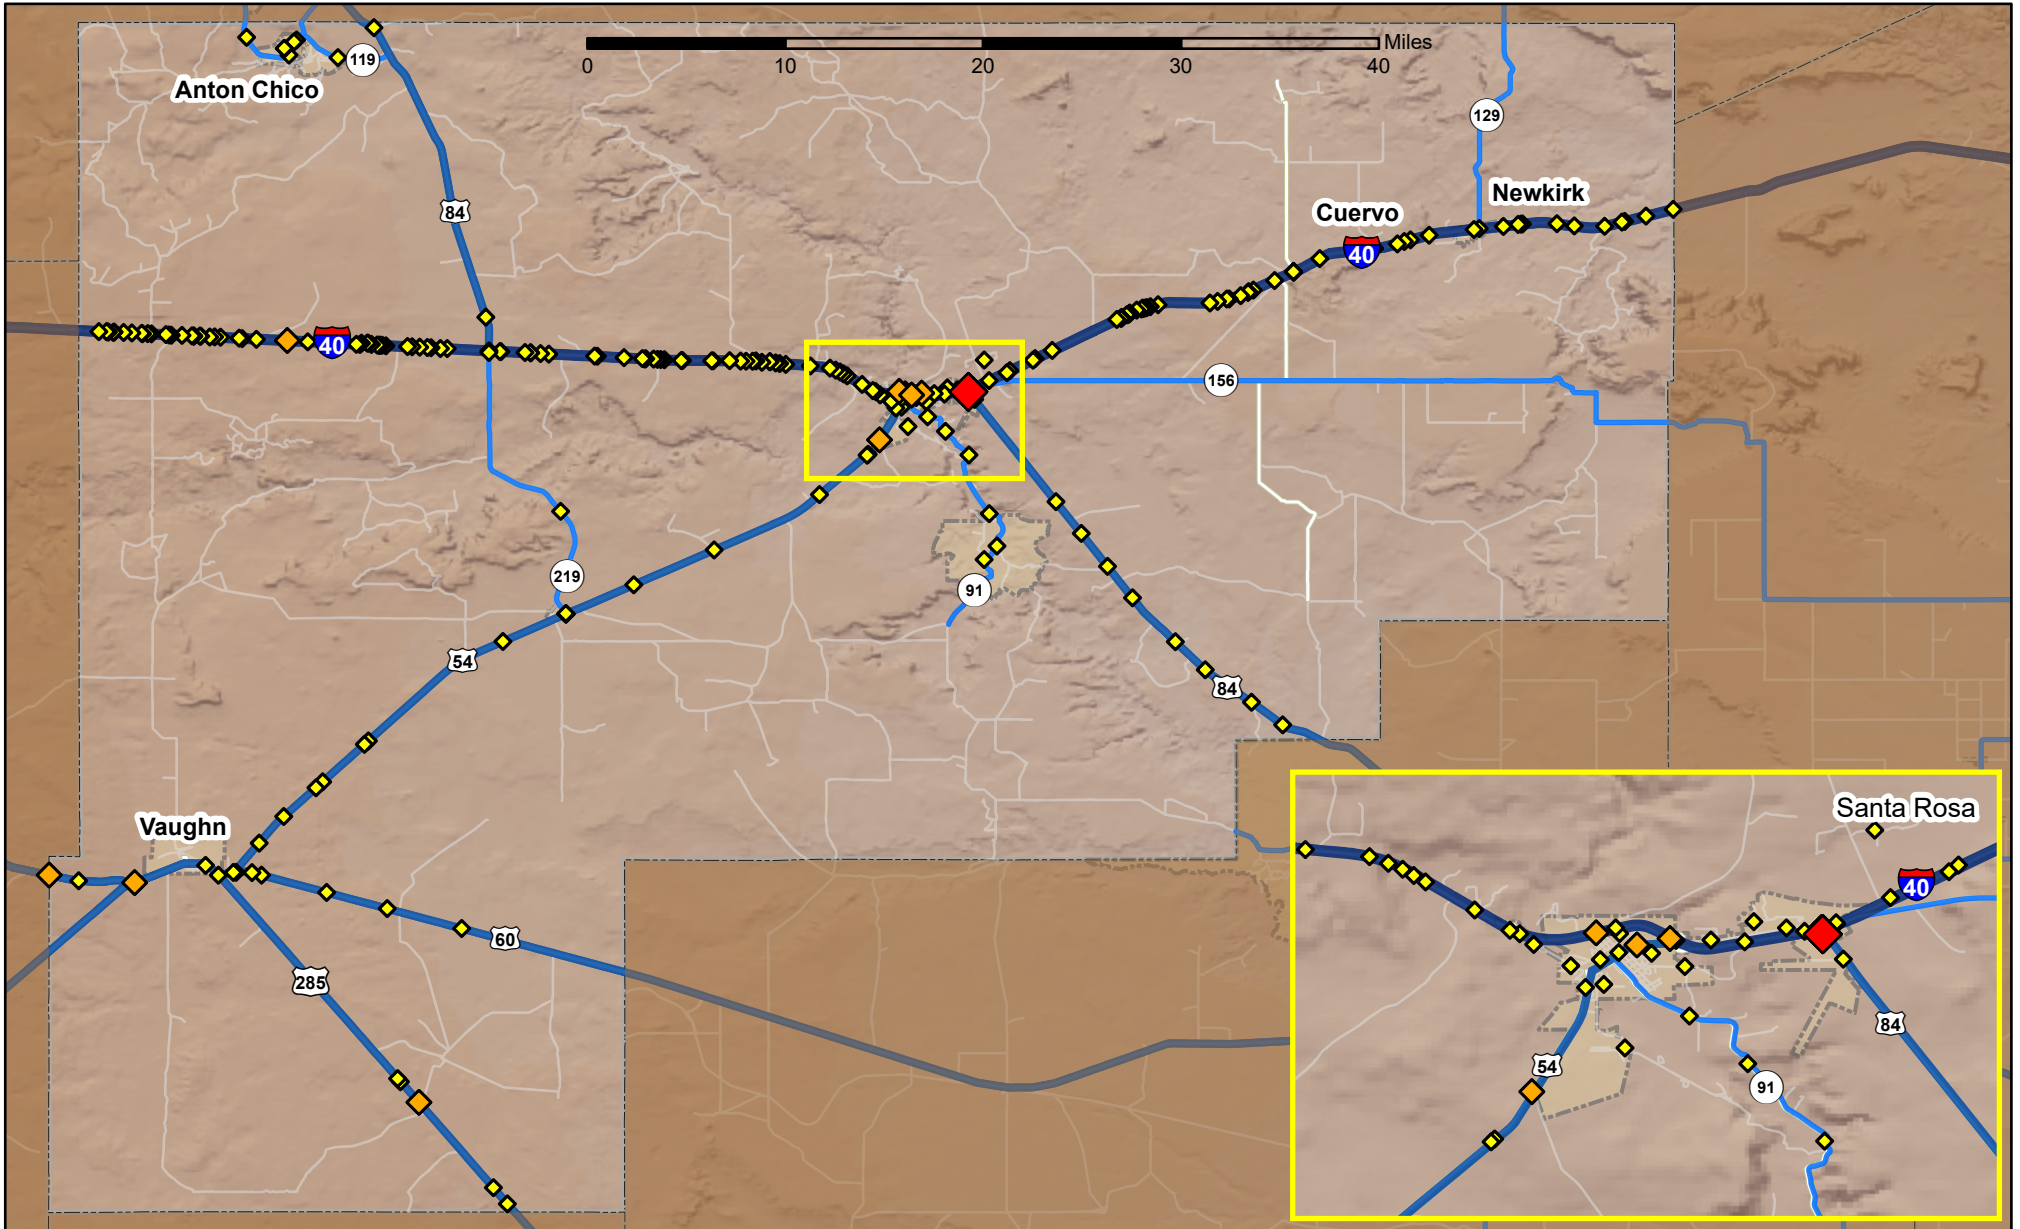

Crashes in Guadalupe County, New Mexico, 2023

Map created by the Traffic Research Unit, Geospatial & Population Studies at UNM

Legend

Data Source: NMDOT Crash File 2023
 gps.unm.edu CO#6380 ContactGPS@unm.edu

- Forest & Wildlife Areas
- Reservations & Pueblos
- County Boundaries
- City Boundaries

- Interstate Highways
- U.S. Highways
- State Highways
- Streets & Roadways

Crashes 2023

- 1 Crash
- 2 Crashes
- 3 - 5 Crashes