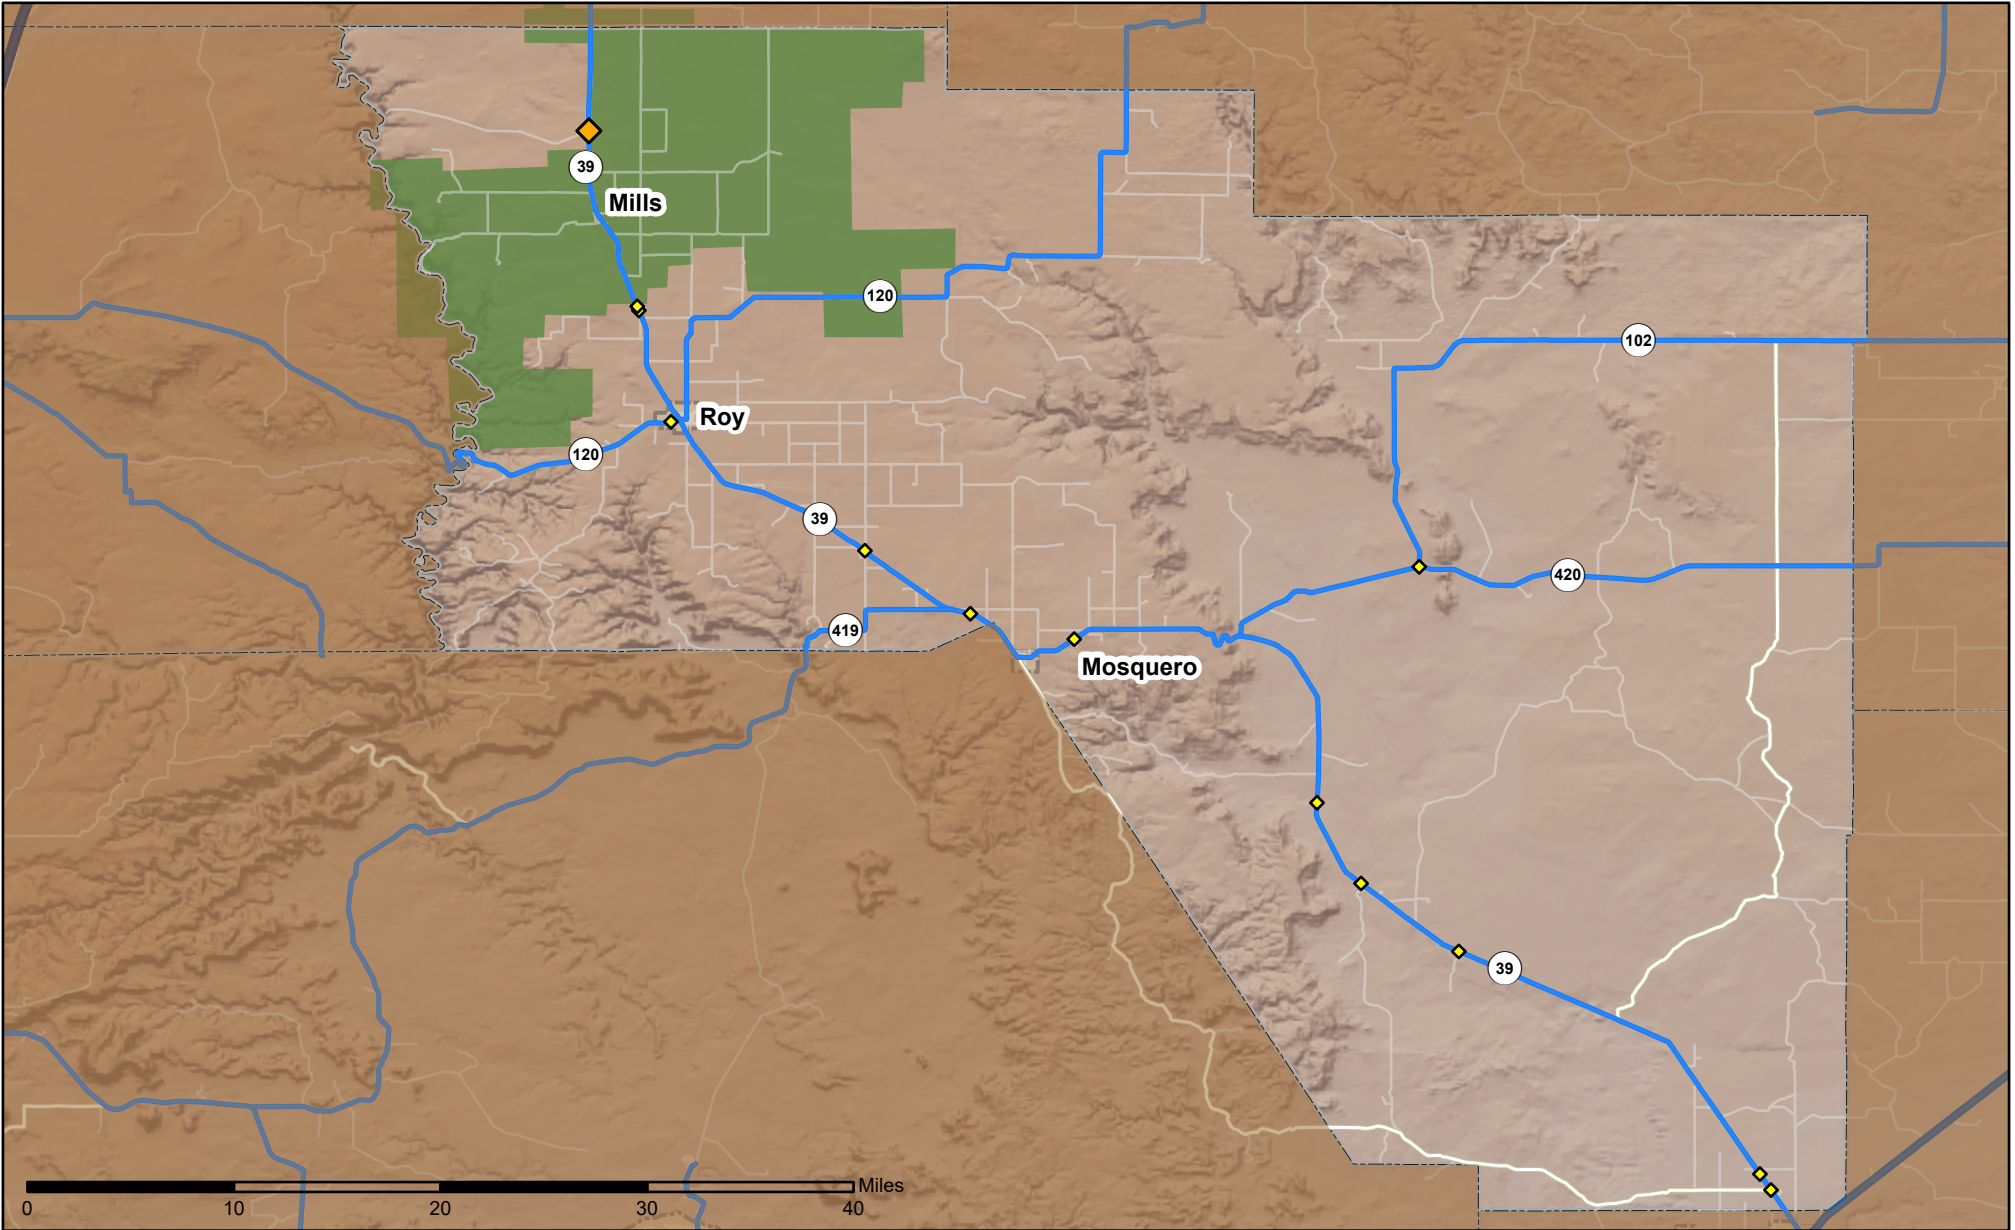

# Crashes in Harding County, New Mexico, 2023

Map created by the Traffic Research Unit, Geospatial & Population Studies at UNM

## Legend

Data Source: NMDOT Crash File 2023  
[gps.unm.edu](http://gps.unm.edu) CO#6380 ContactGPS@unm.edu

- Forest & Wildlife Areas
- Reservations & Pueblos
- County Boundaries
- City Boundaries

- Interstate Highways
- U.S. Highways
- State Highways
- Streets & Roadways

## Crashes 2023

- 1 Crash
- 2 Crashes