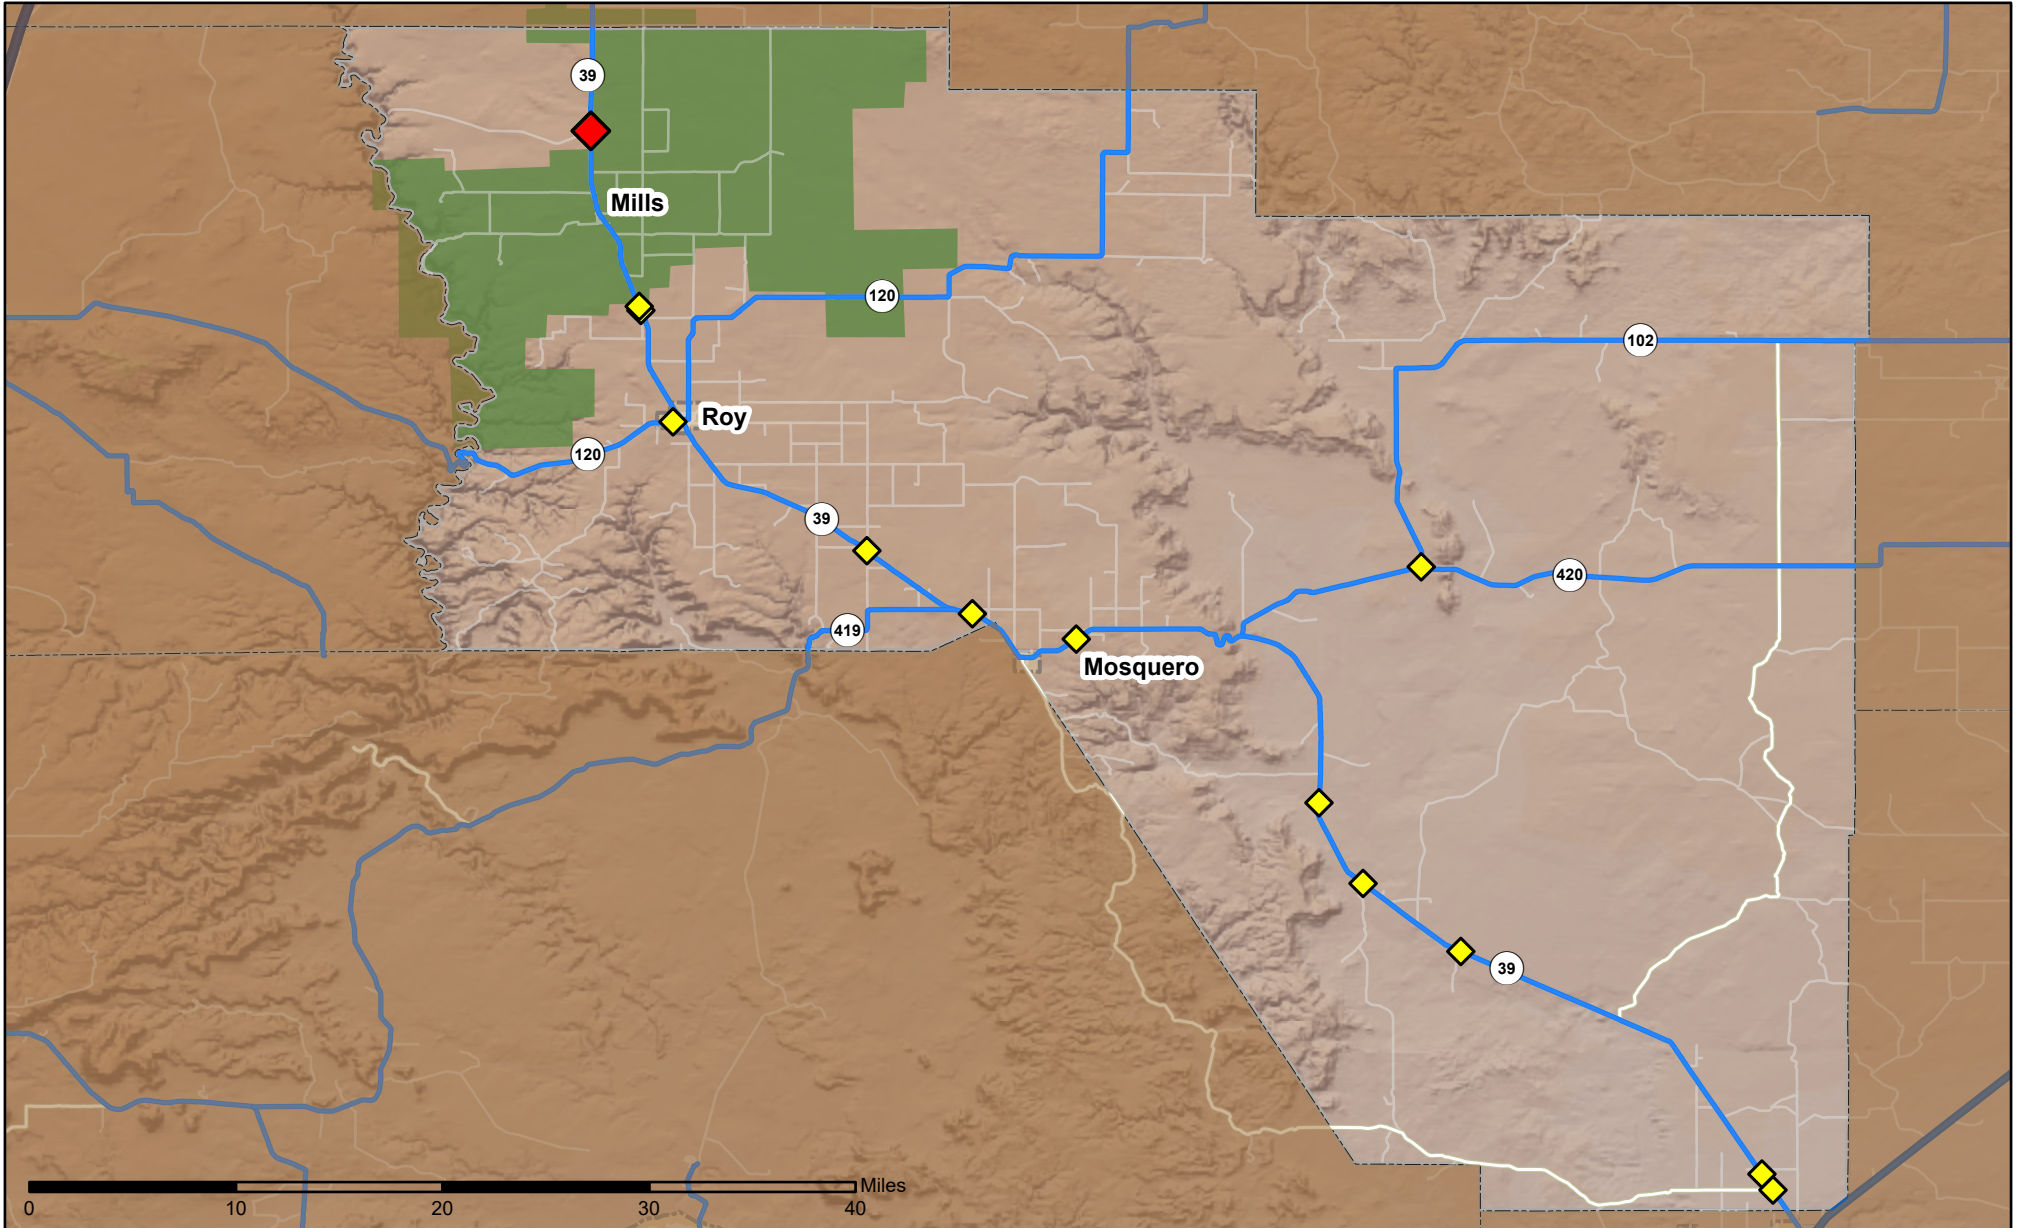

Crashes in Harding County, New Mexico, 2023

Map created by the Traffic Research Unit, Geospatial & Population Studies at UNM

Legend

Data Source: NMDOT Crash File 2023
gps.unm.edu CO#6380 ContactGPS@unm.edu

- Forest & Wildlife Areas
- Reservations & Pueblos
- County Boundaries
- City Boundaries

- Interstate Highways
- U.S. Highways
- State Highways
- Streets & Roadways

Crashes 2023

- 1 Crash
- 2 Crashes