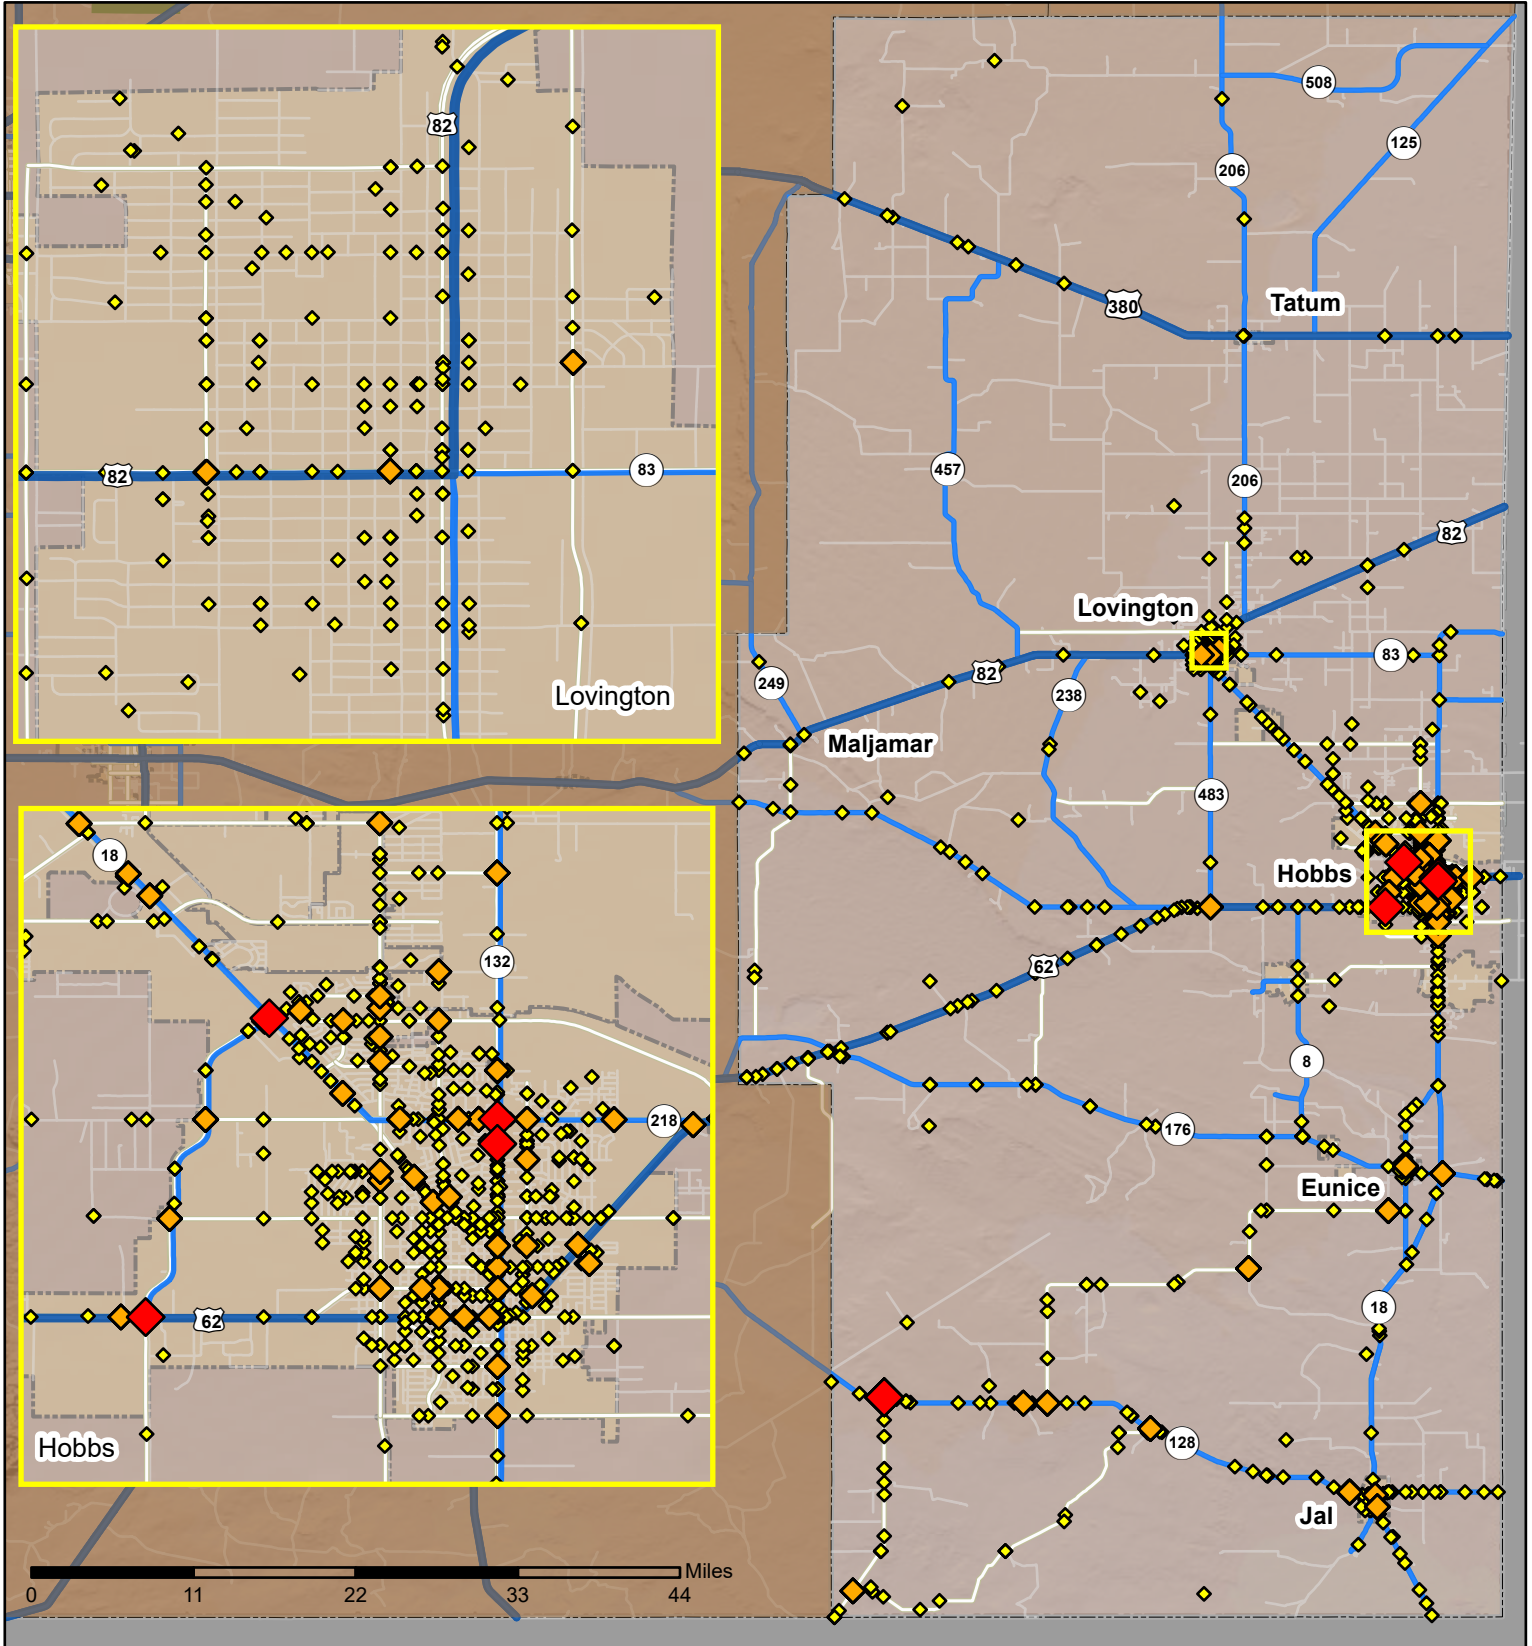

Crashes in Lea County, New Mexico, 2023

Map created by the Traffic Research Unit, Geospatial & Population Studies at UNM

Legend

- Forest & Wildlife Areas
- Reservations & Pueblos
- County Boundaries
- City Boundaries
- Interstate Highways
- U.S. Highways
- State Highways
- Streets & Roadways

Crashes 2023

- 1 - 3 Crashes
- 4 - 8 Crashes
- 9 - 49 Crashes