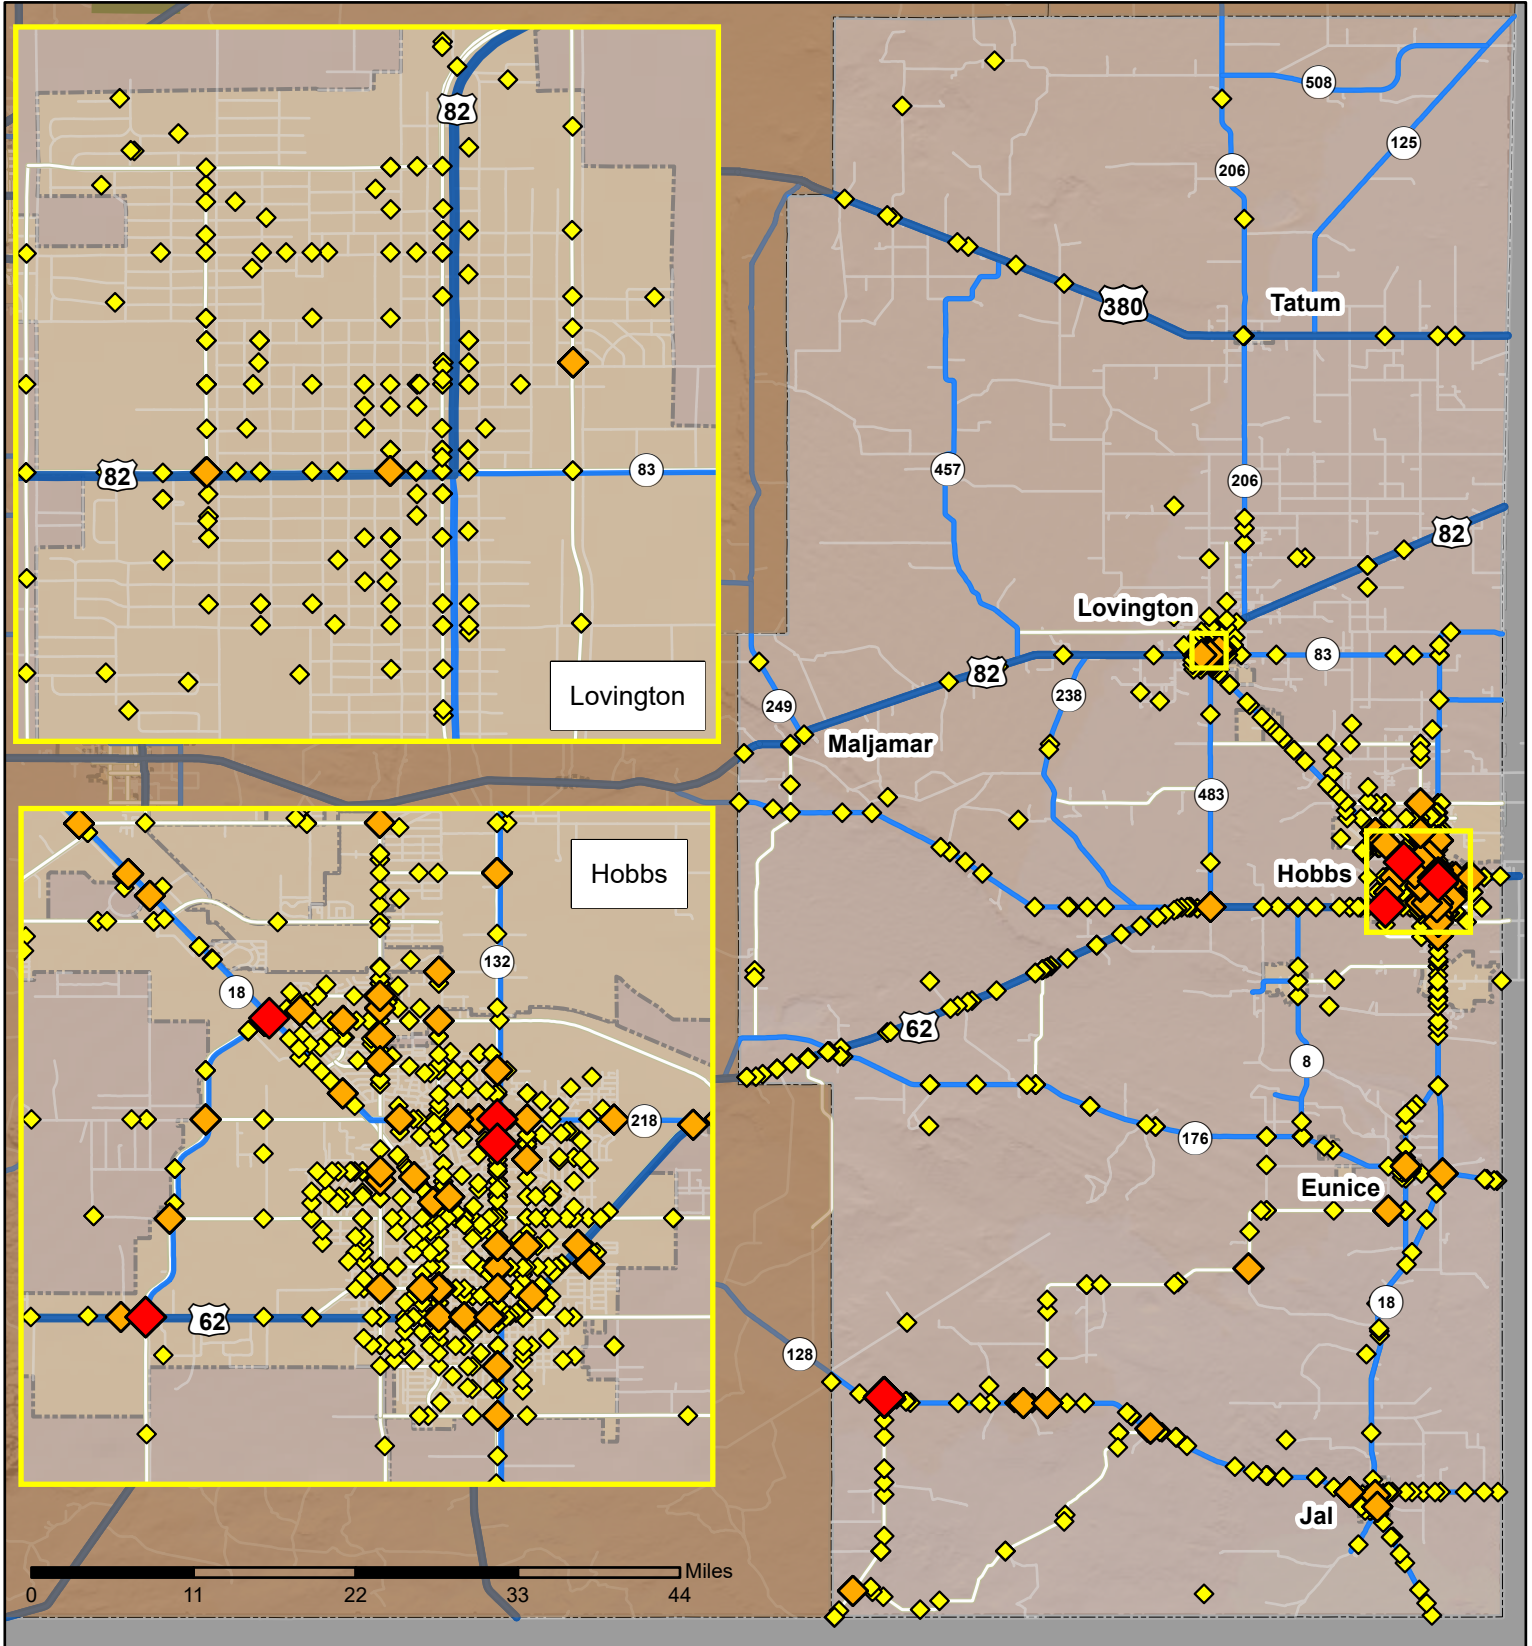

# Crashes in Lea County, New Mexico, 2023

Map created by the Traffic Research Unit, Geospatial & Population Studies at UNM

## Legend

- Forest & Wildlife Areas
- Reservations & Pueblos
- County Boundaries
- City Boundaries
- Interstate Highways
- U.S. Highways
- State Highways
- Streets & Roadways

## Crashes 2023

- 1 - 3 Crashes
- 4 - 8 Crashes
- 9 - 49 Crashes

Data Source: NMDOT Crash File 2023  
gps.unm.edu CO#6380 ContactGPS@unm.edu