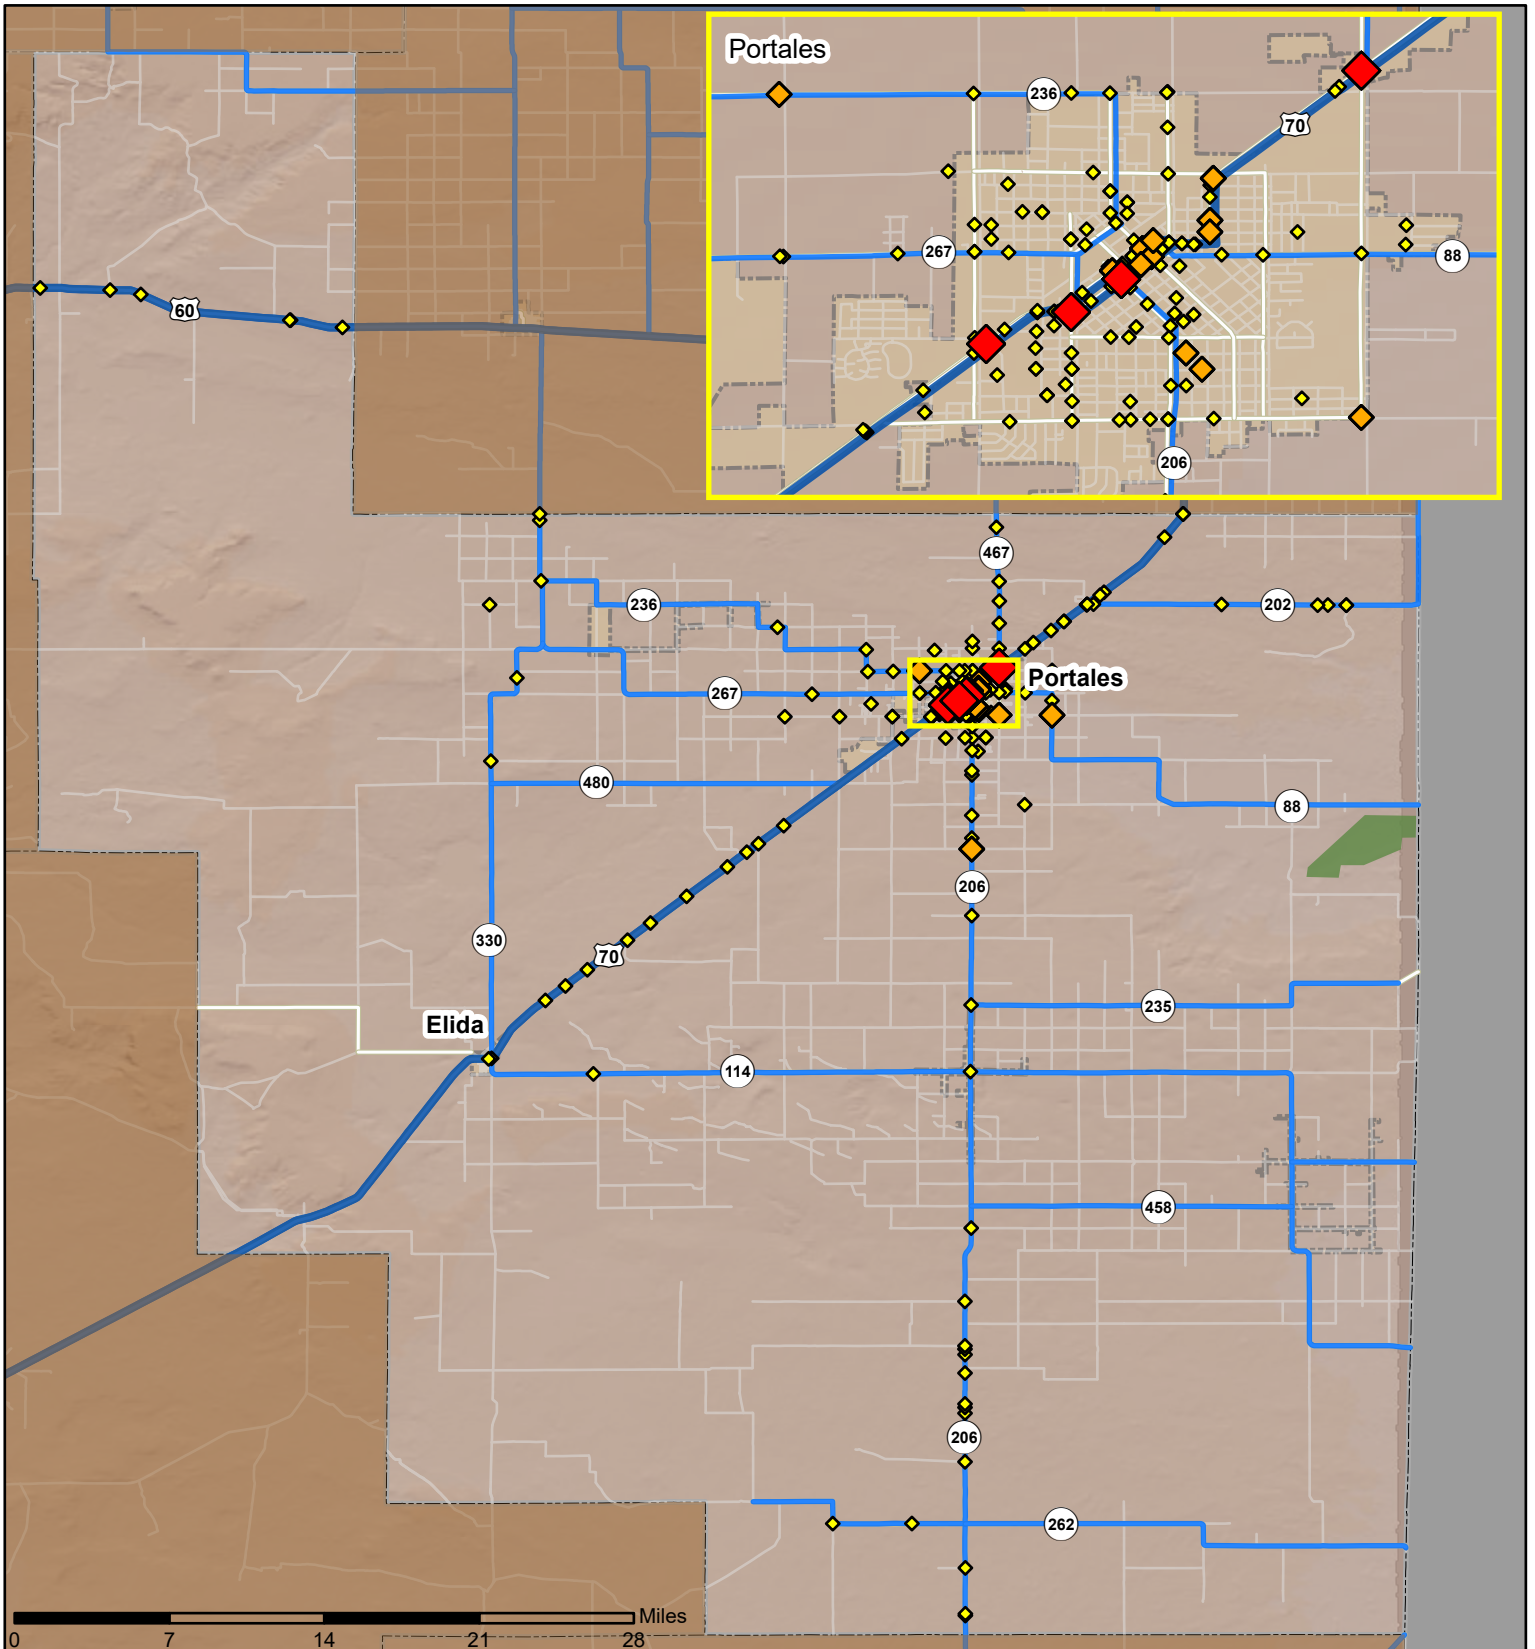

Crashes in Roosevelt County, New Mexico, 2023

Map created by the Traffic Research Unit, Geospatial & Population Studies at UNM

Legend

-  Forest & Wildlife Areas
-  Reservations & Pueblos
-  County Boundaries
-  City Boundaries
-  Interstate Highways
-  U.S. Highways
-  State Highways
-  Streets & Roadways

Crashes 2023

-  1 - 2 Crashes
-  3 - 6 Crashes
-  7 - 8 Crashes