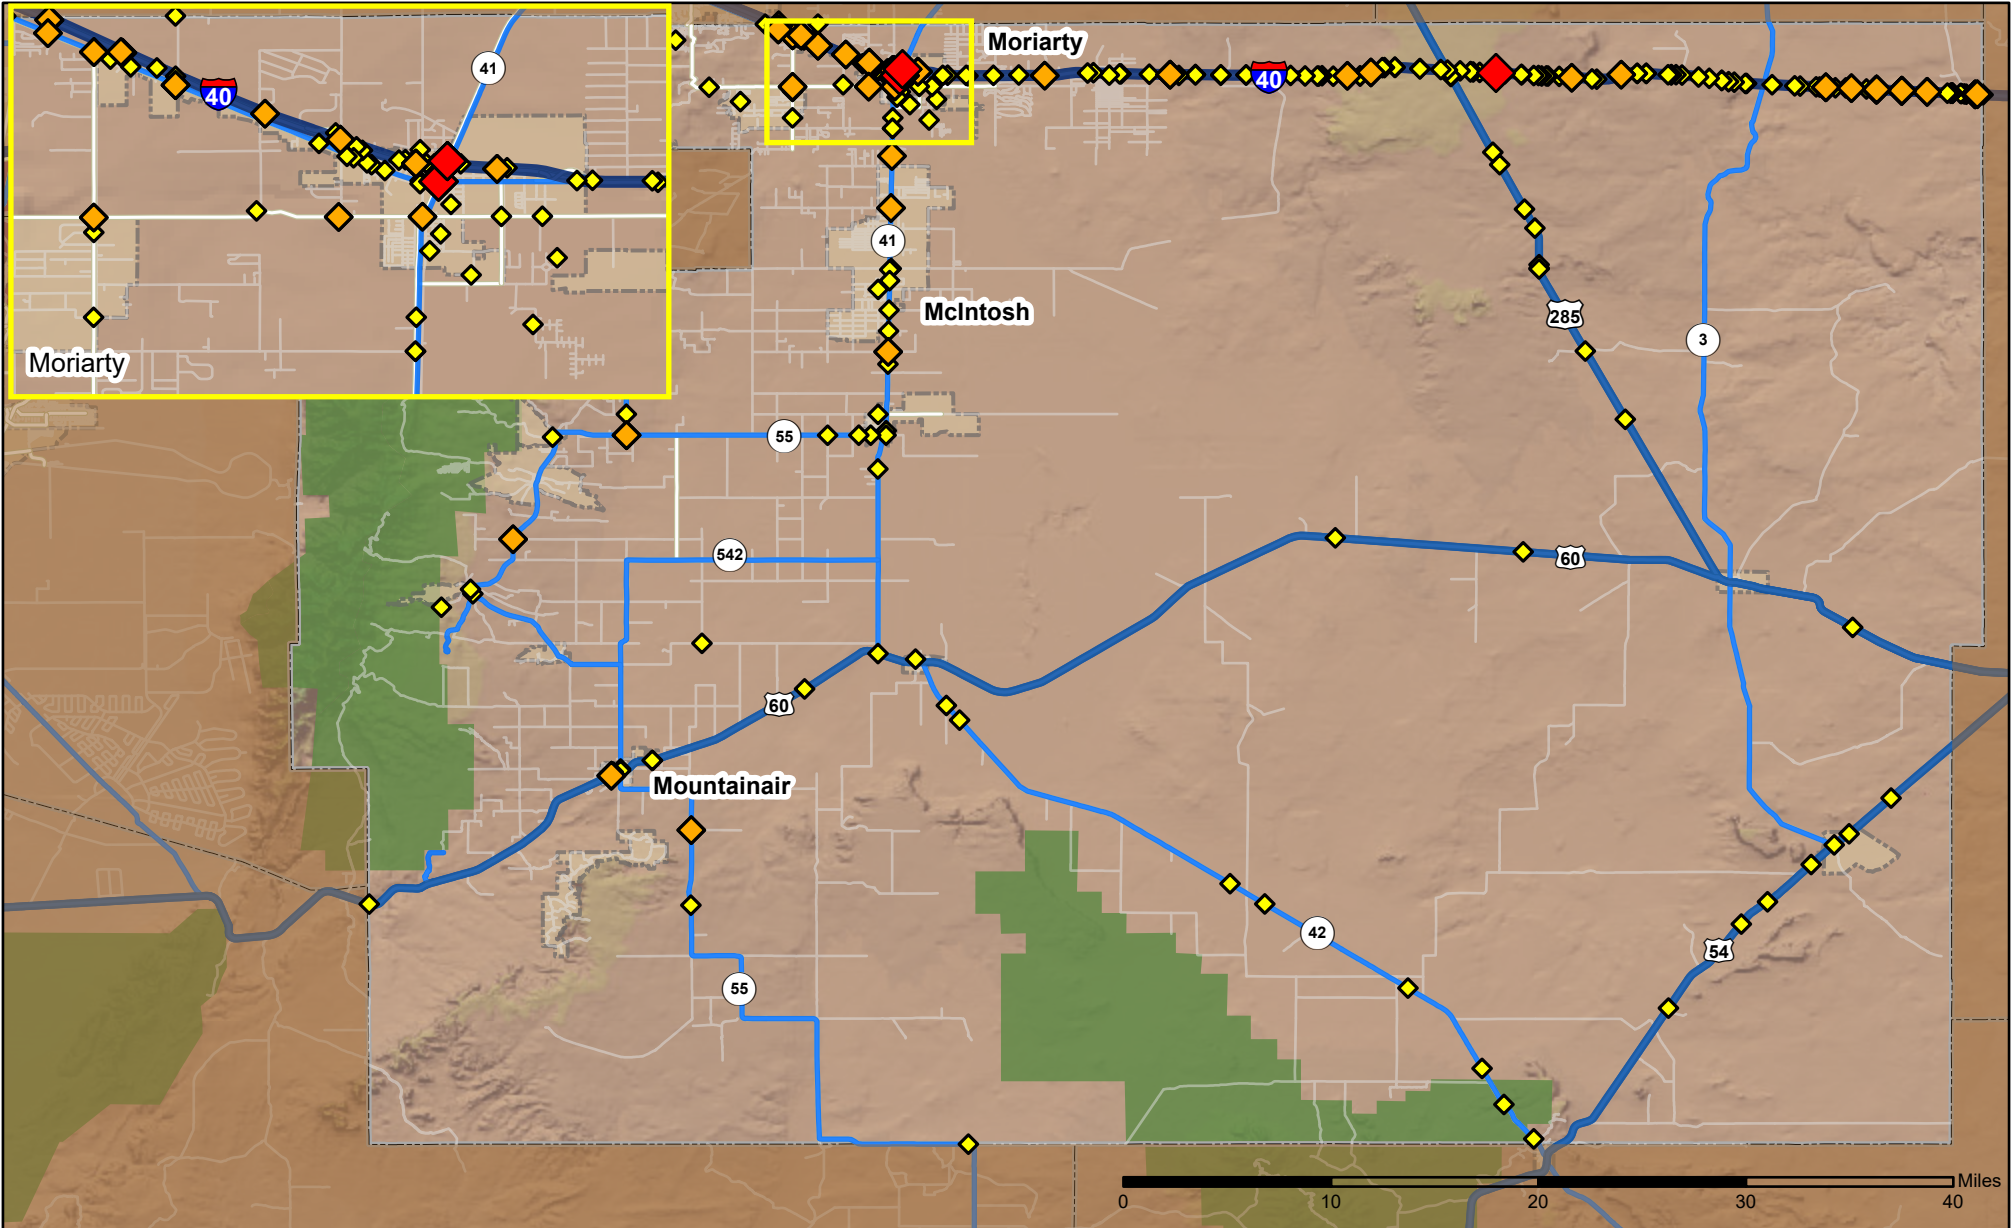

Crashes in Torrance County, New Mexico, 2023

Map created by the Traffic Research Unit, Geospatial & Population Studies at UNM

Legend

Data Source: NMDOT Crash File 2023
 gps.unm.edu CO#6380 ContactGPS@unm.edu

- Forest & Wildlife Areas
- Reservations & Pueblos
- County Boundaries
- City Boundaries
- Interstate Highways
- U.S. Highways
- State Highways
- Streets & Roadways

Crashes 2023

- 1 Crash
- 2 - 3 Crashes
- 4 - 6 Crashes