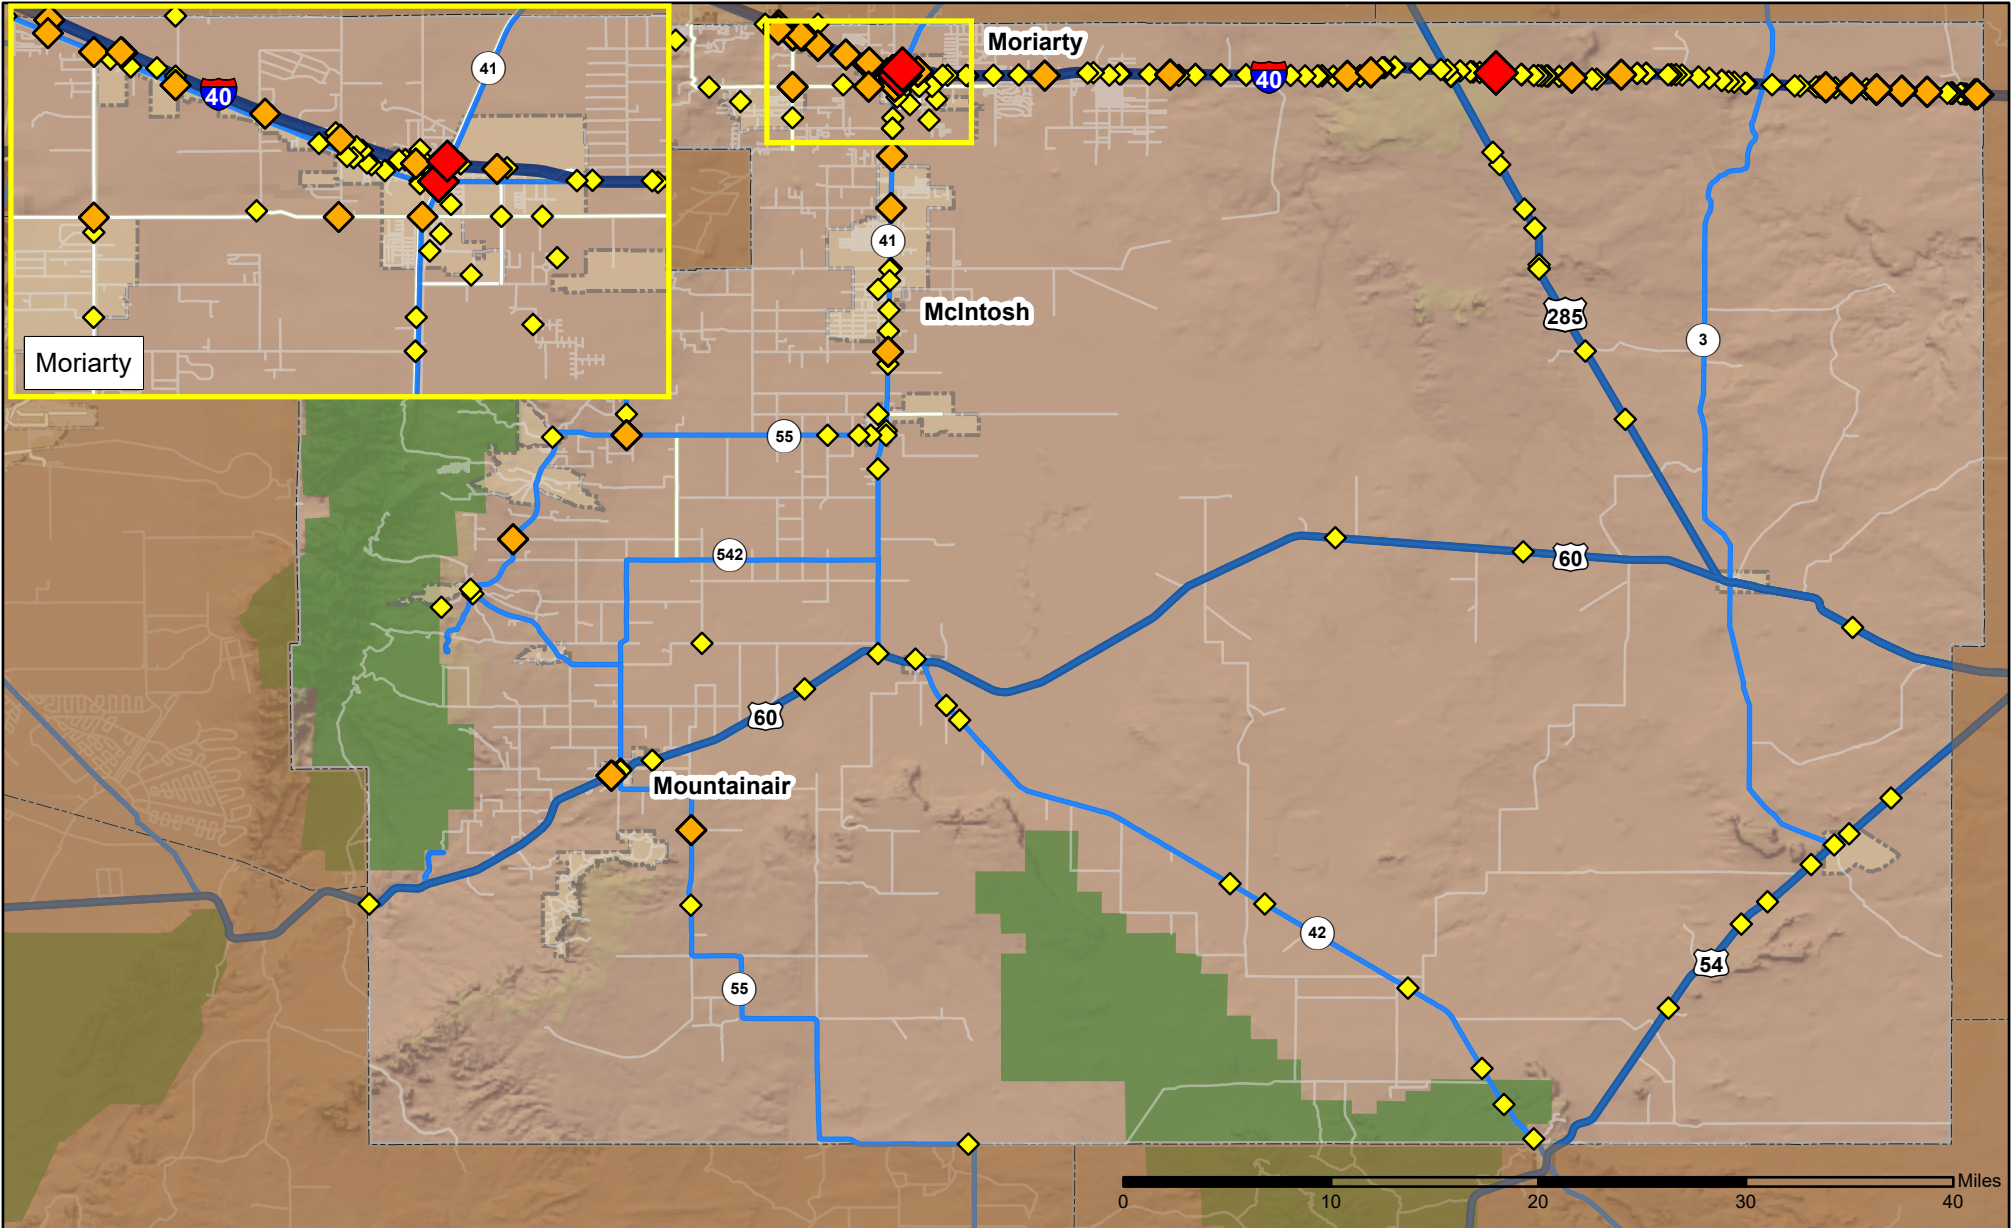

Crashes in Torrance County, New Mexico, 2023

Map created by the Traffic Research Unit, Geospatial & Population Studies at UNM

Legend

Data Source: NMDOT Crash File 2023
 gps.unm.edu CO#6380 ContactGPS@unm.edu

- Forest & Wildlife Areas
- Reservations & Pueblos
- County Boundaries
- City Boundaries

- Interstate Highways
- U.S. Highways
- State Highways
- Streets & Roadways

Crashes 2023

- 1 Crash
- 2 - 3 Crashes
- 4 - 6 Crashes