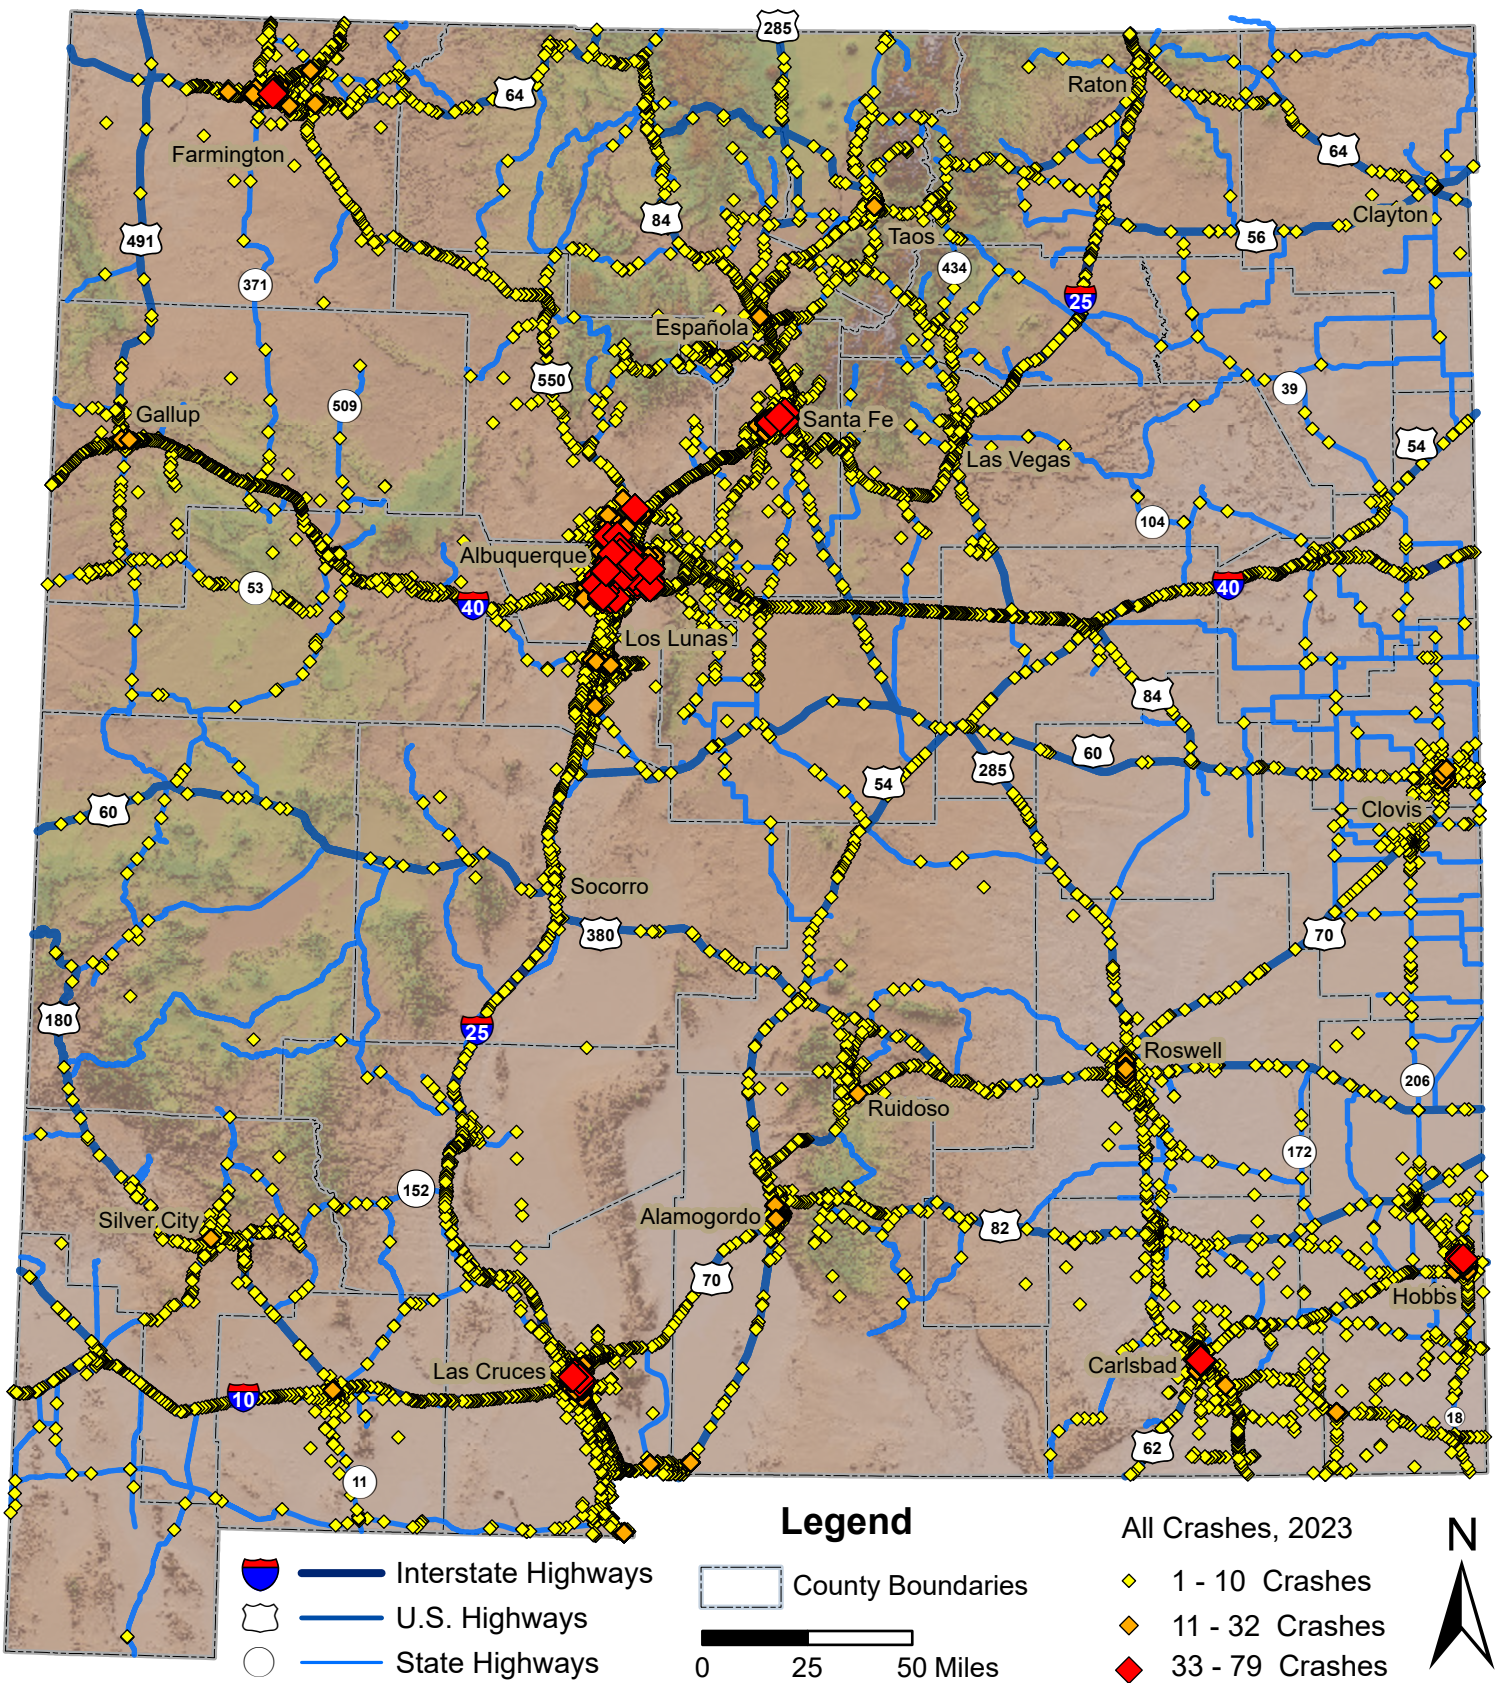

All Crashes in New Mexico, 2023

Prepared for the New Mexico Department of Transportation,
 Traffic Safety Division, Traffic Records Bureau. Under Contract CO6380 by the
 University of New Mexico, Geospatial and Population Studies, Traffic Research Unit (TRU)
 gps.unm.edu November 2024 ContactGPS@unm.edu