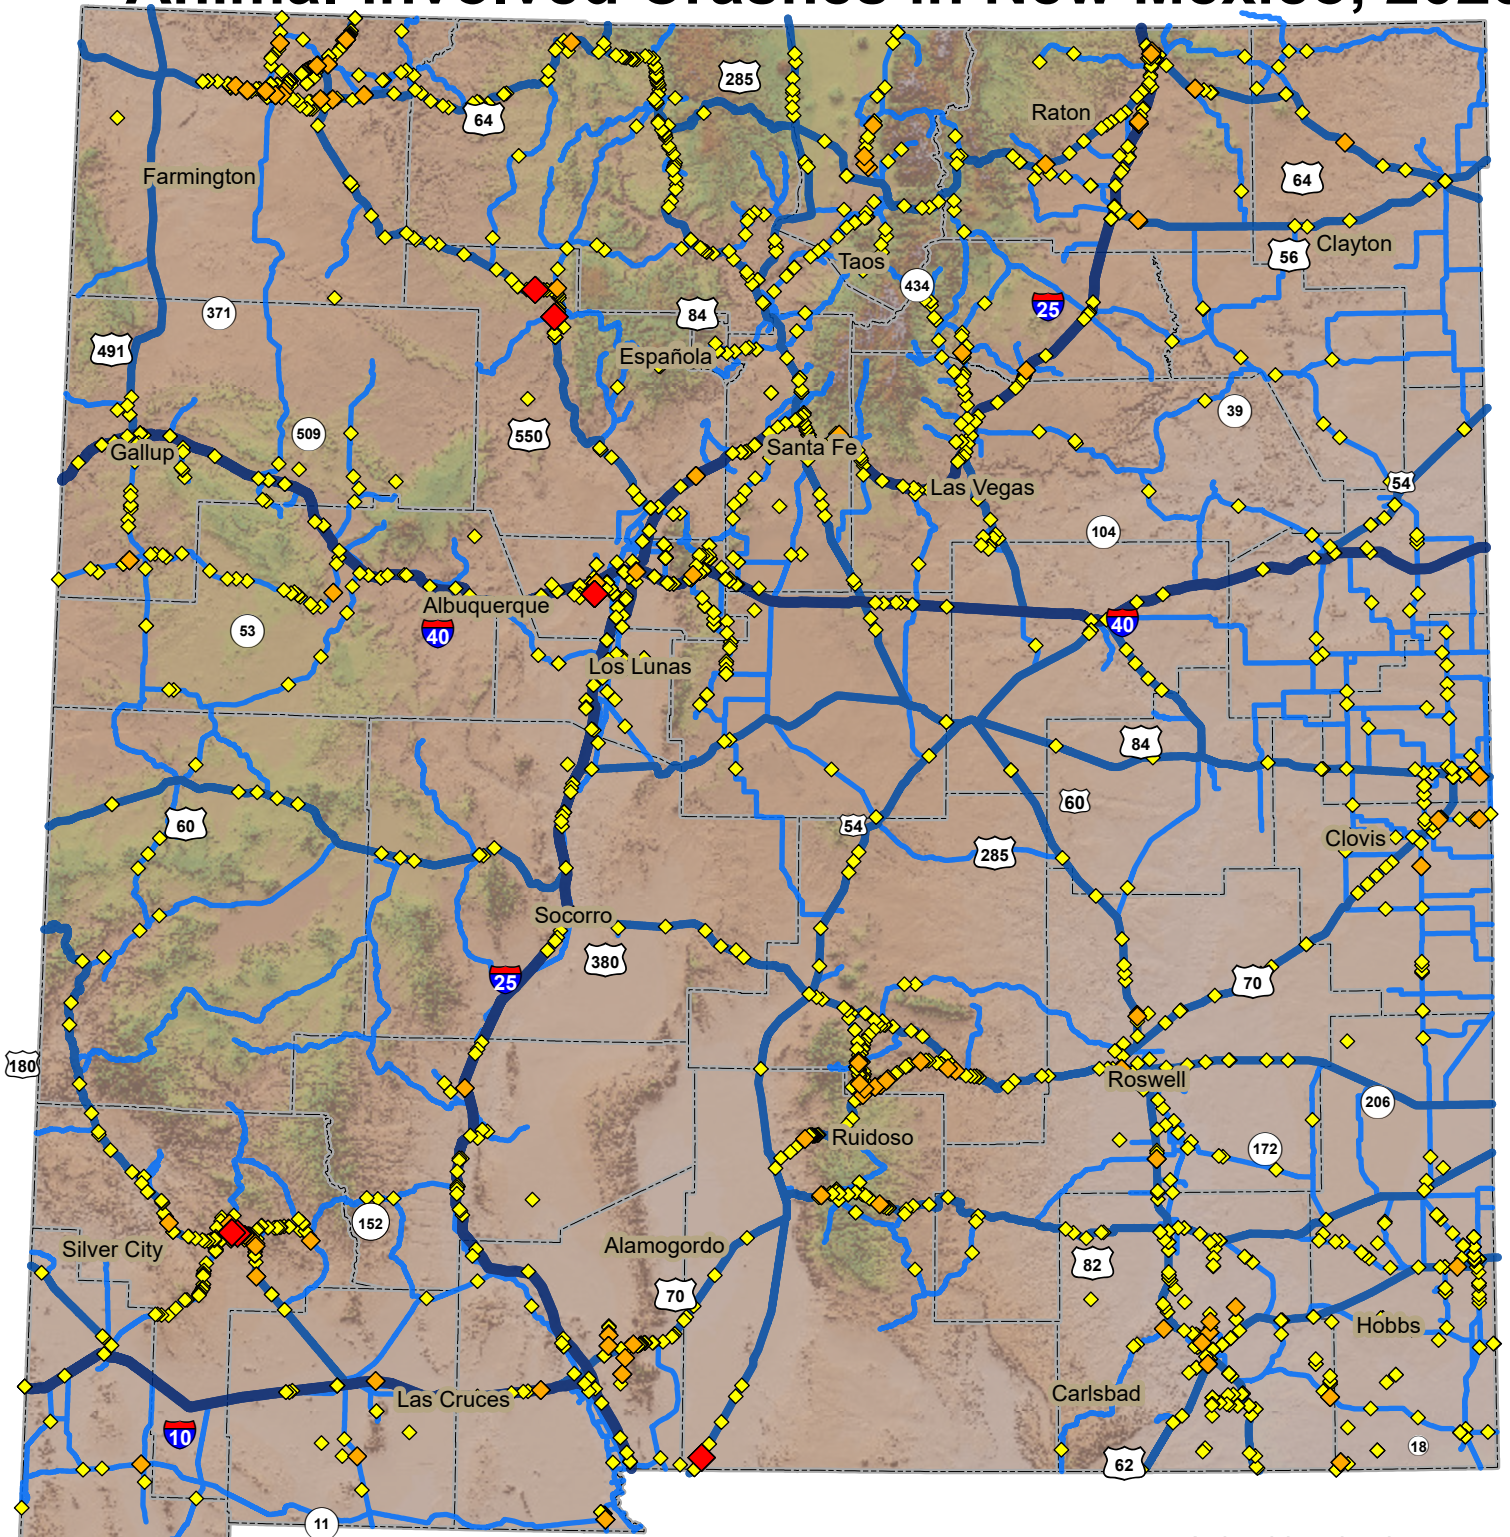

Animal-involved Crashes in New Mexico, 2023

Legend

-  Interstate Highways
-  U.S. Highways
-  State Highways
-  County Boundaries
-  0 25 50 Miles
- Animal-involved Crashes, 2023**
-  1 Crash
-  2 - 3 Crashes
-  4 - 6 Crashes

Prepared for the New Mexico Department of Transportation,
 Traffic Safety Division, Traffic Records Bureau. Under Contract CO6380 by the
 University of New Mexico, Geospatial and Population Studies, Traffic Research Unit (TRU)
 gps.unm.edu November 2024 ContactGPS@unm.edu