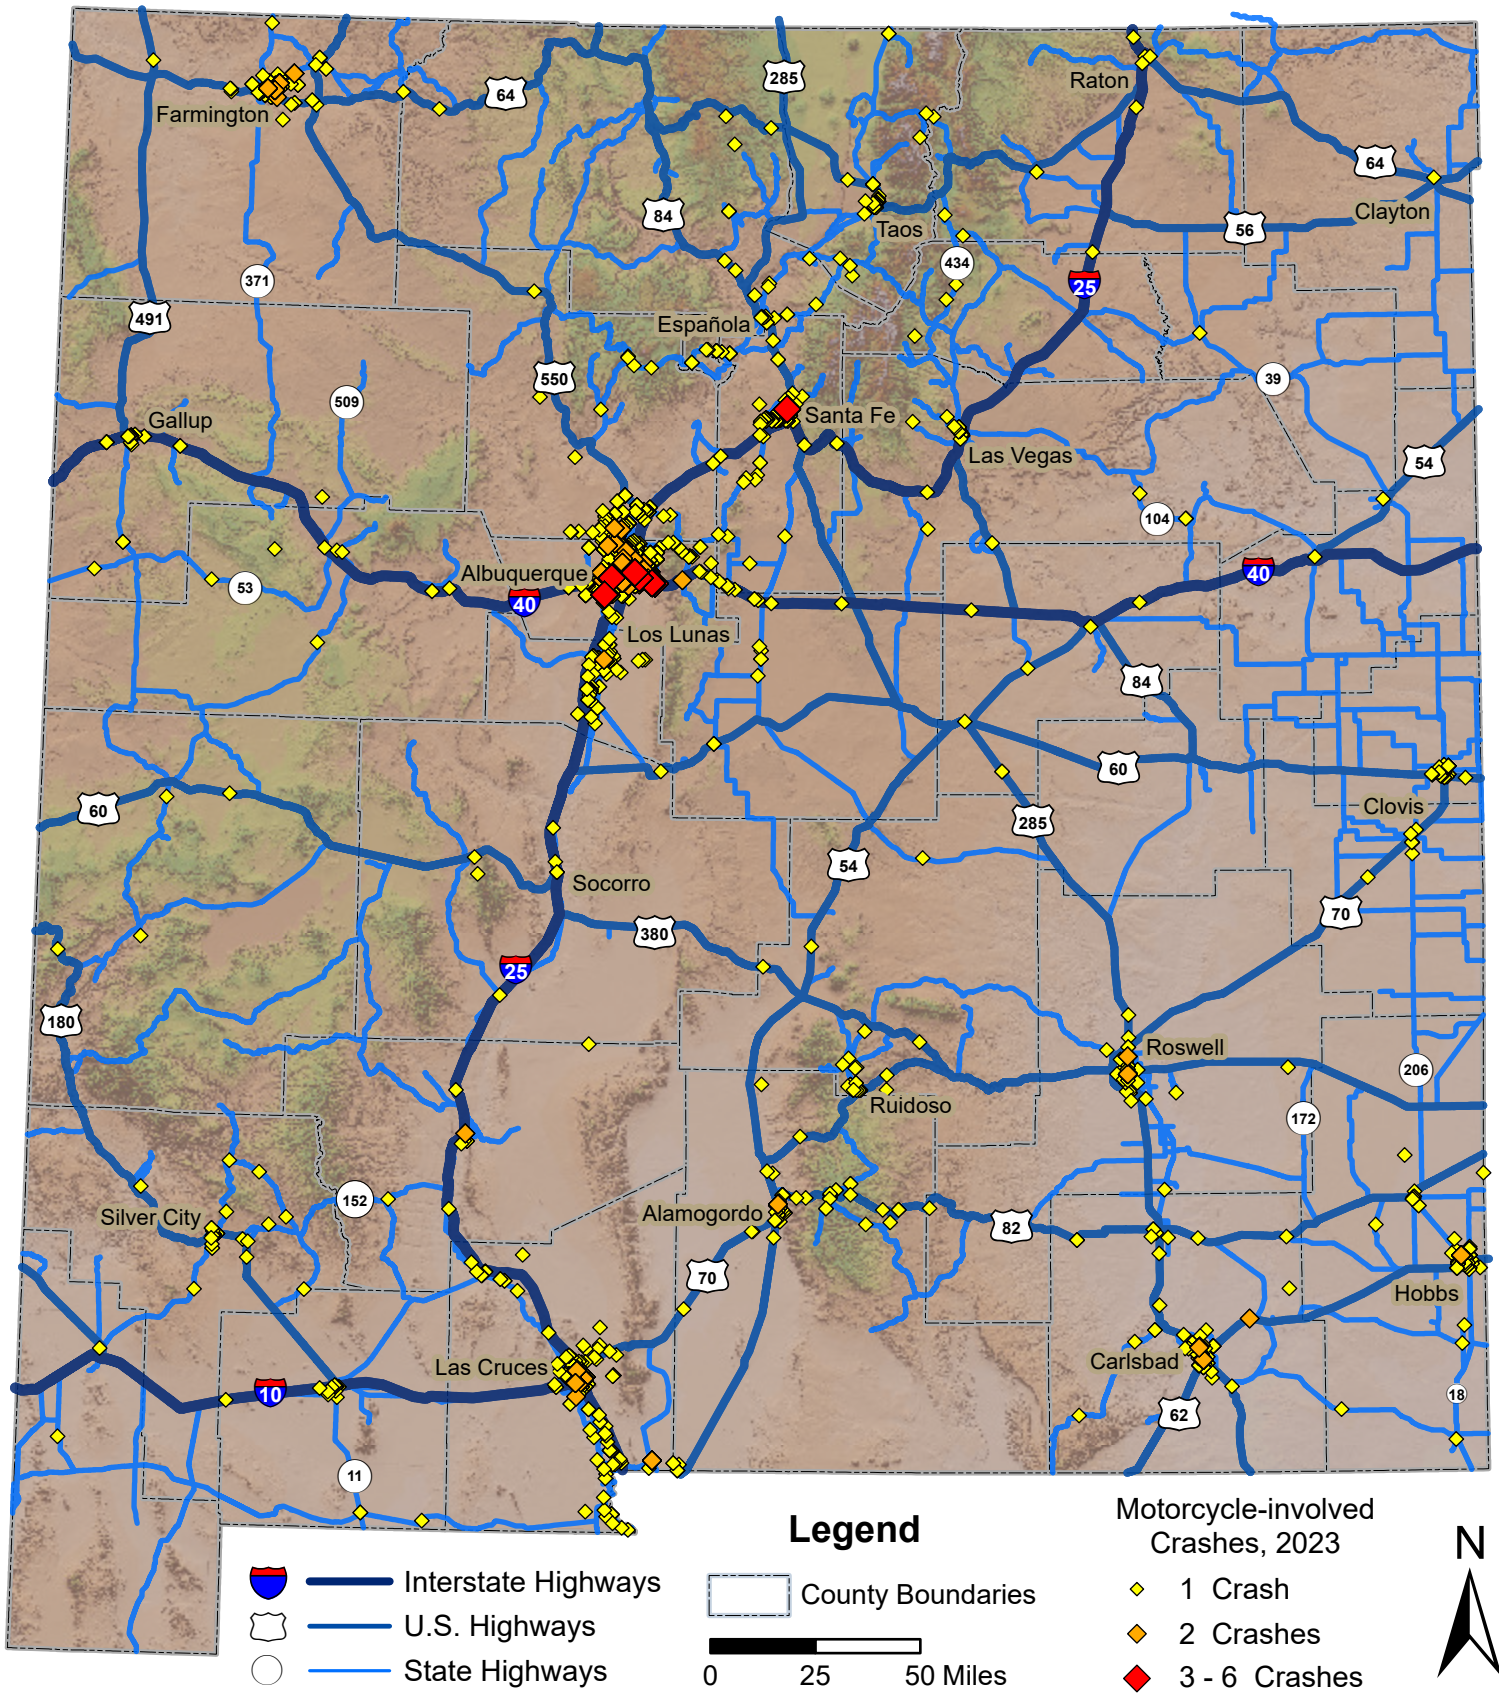

# Motorcycle-involved Crashes in New Mexico, 2023

Prepared for the New Mexico Department of Transportation, Traffic Safety Division, Traffic Records Bureau. Under Contract CO6380 by the University of New Mexico, Geospatial and Population Studies, Traffic Research Unit (TRU) [gps.unm.edu](http://gps.unm.edu) November 2024 Contact [GPS@unm.edu](mailto:GPS@unm.edu)